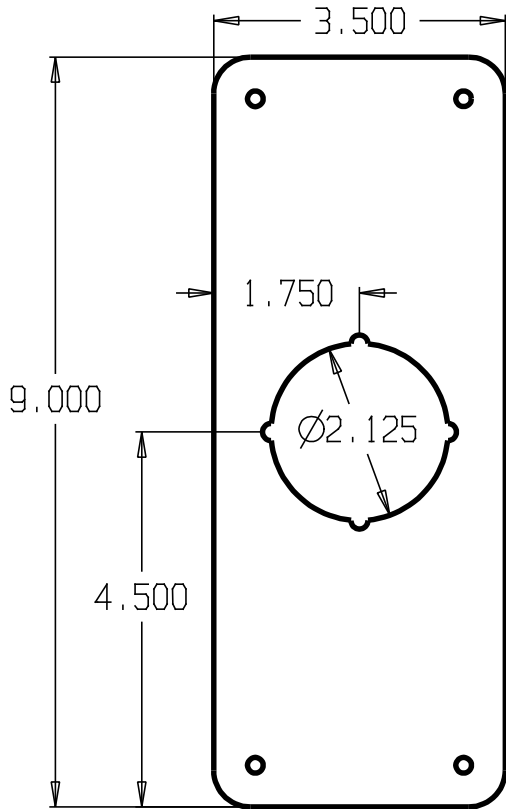

REVISIONS		
ZONE	REV	FINISHES:
		605, 630
		GAUGE:

DON-JO MFG. INC.		SIZE	DATE:	PART NO.	REV
DESIGNER		A	6/3/04	RPK-109	
APPROVED		SCALE	RELEASE DATE	WEIGHT	SHEET