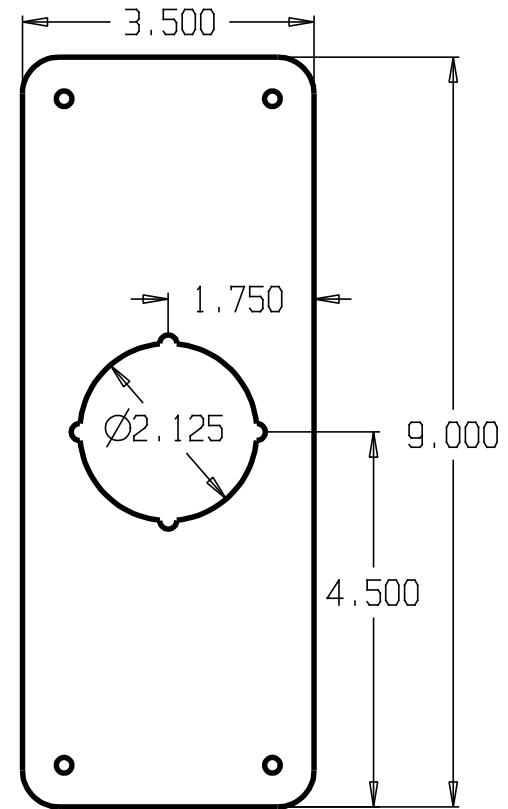

REVISIONS		
ZONE	REV	FINISHES:
		605, 630
		GAUGE:

DON-JO MFG. INC.		SIZE	DATE:	PART NO.	REV
DESIGNER		A	6/3/04	RPK-109	
APPROVED		SCALE	RELEASE DATE	WEIGHT	SHEET