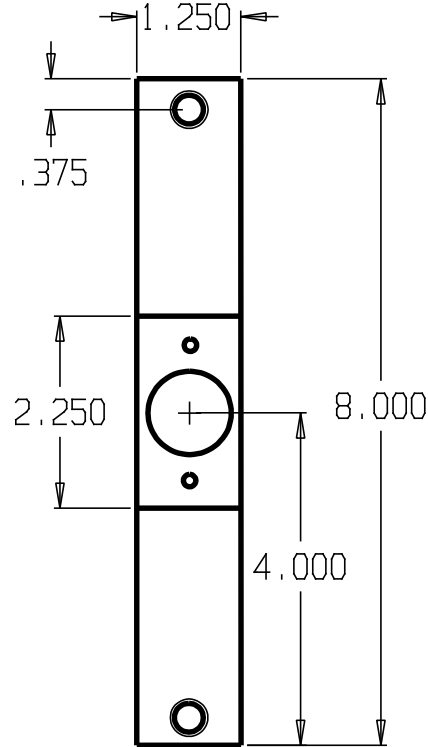

REVISIONS		
ZONE	REV	FINISHES:
		605, 630
		GAUGE:

DON-JO MFG. INC.		SIZE	DATE:	PART NO.	REV
DESIGNER		A	6/3/04	RPK-109	
APPROVED		SCALE	RELEASE DATE	WEIGHT	SHEET