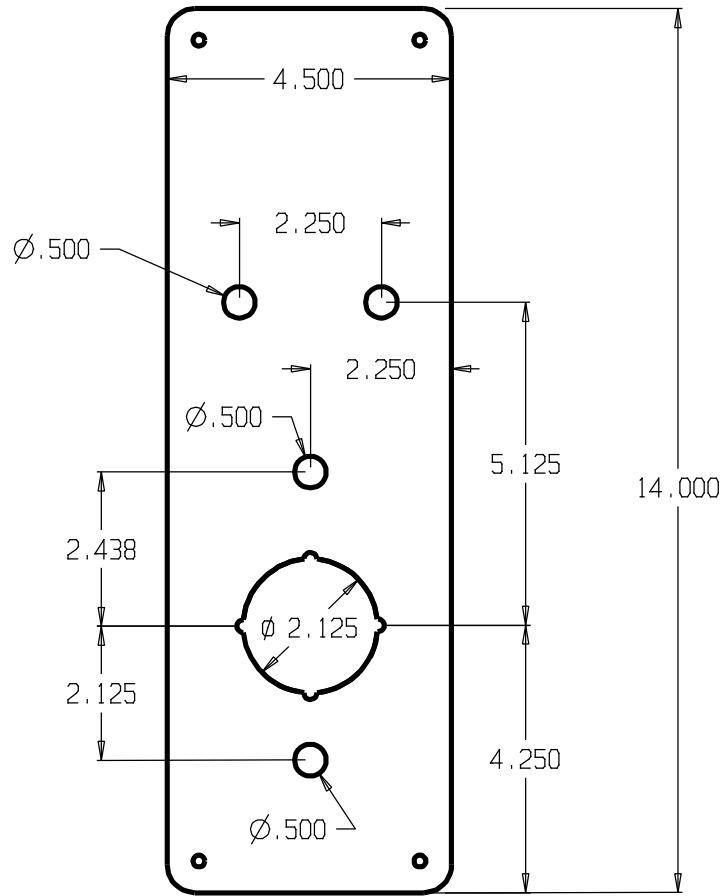

REVISIONS		
ZONE	REV	FINISHES:
		605, 630
		GALUGE: 22ga. .032

DON-JO MFG. INC.

DESIGNER	SCALE	DATE: 6/6/07	PART NO. RP-E2000-14	REV
APPROVED	RELEASE DATE	WEIGHT	SHEET	