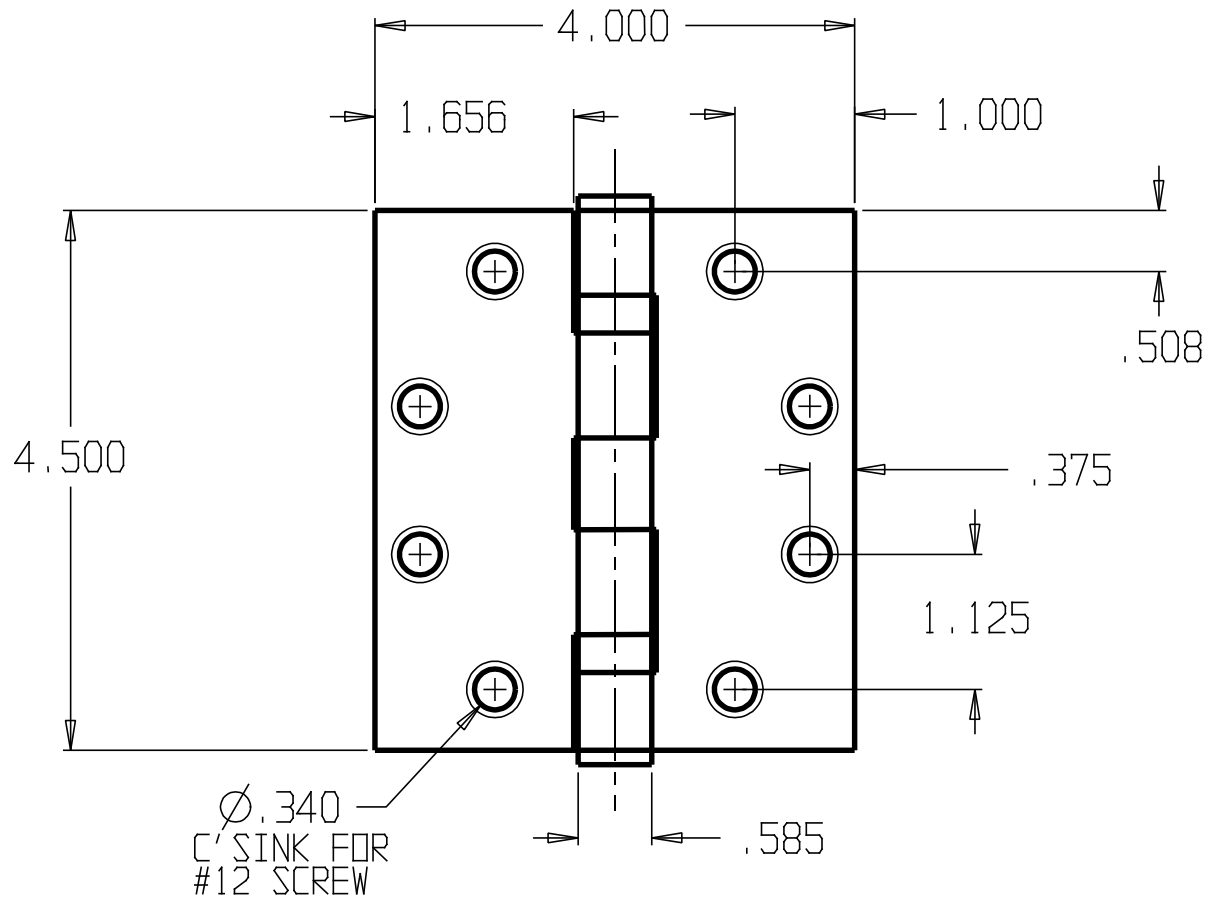

REVISIONS			
ZONE	REV	FINISHES:	GAUGE:
		652	10ga. .135

DON-JO MFG. INC.

DESIGNER	SIZE A	DATE: 1/14/05	PART NO. PB-74540	REV
APPROVED	SCALE	RELEASE DATE	WEIGHT	SHEET