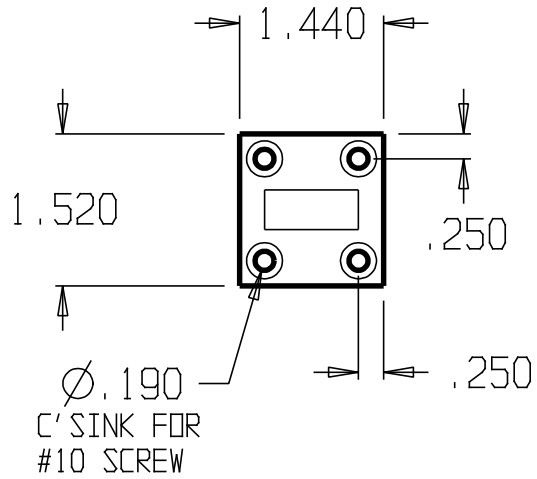

REVISIONS			
ZONE	REV	FINISHES:	GAUGE:
		626	

WITH VINYL CHAIN COVER
CHAIN LENGTH: 30.5"

DON-JO MFG. INC.

DESIGNER	SIZE A	DATE: 5/20/04	PART NO. HDCC-3012	REV
APPROVED	SCALE	RELEASE DATE	WEIGHT	SHEET