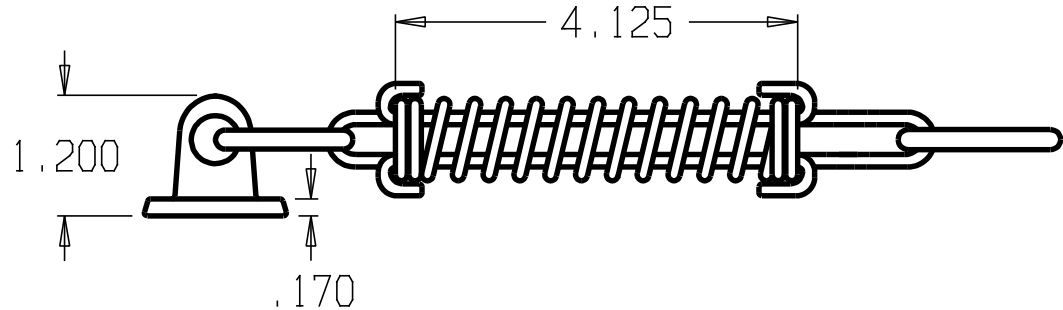

REVISIONS			
ZONE	REV	FINISHES:	GAUGE:
		626	

WITH VINYL CHAIN COVER
CHAIN LENGTH: 30.5"

DON-JO MFG. INC.

DESIGNER	SIZE A	DATE: 5/20/04	PART NO. HDCC-3012	REV
APPROVED	SCALE	RELEASE DATE	WEIGHT	SHEET