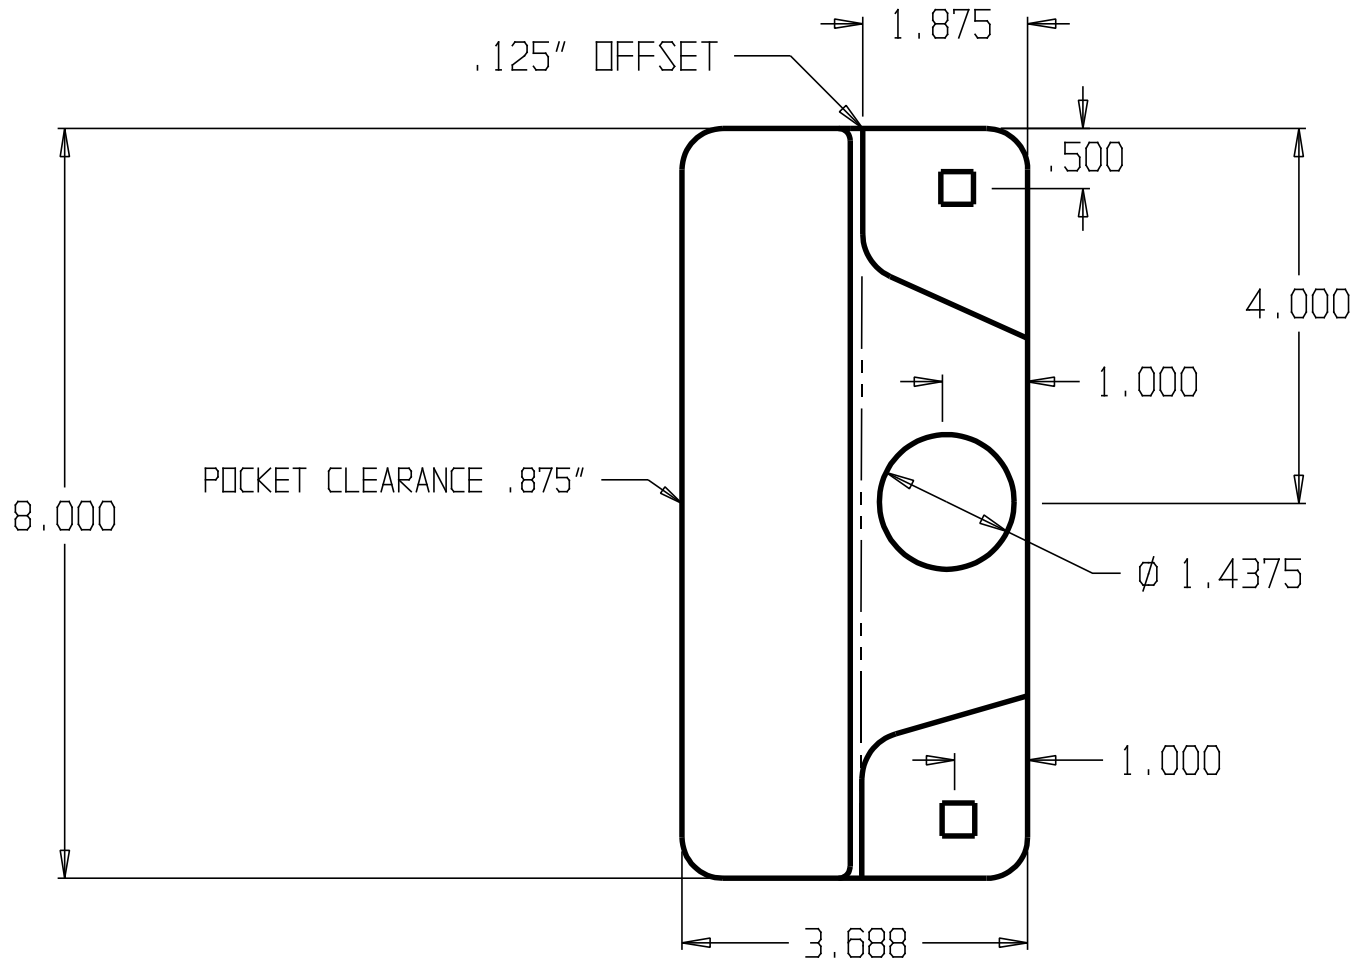

REVISIONS			
ZONE	REV	FINISHES:	GAUGE:
		DU & SL	12ga. .104

DON-JO MFG. INC.

DESIGNER	
APPROVED	

SIZE A	DATE: 5/17/04	PART NO. ELP-208	REV
SCALE	RELEASE DATE	WEIGHT	SHEET