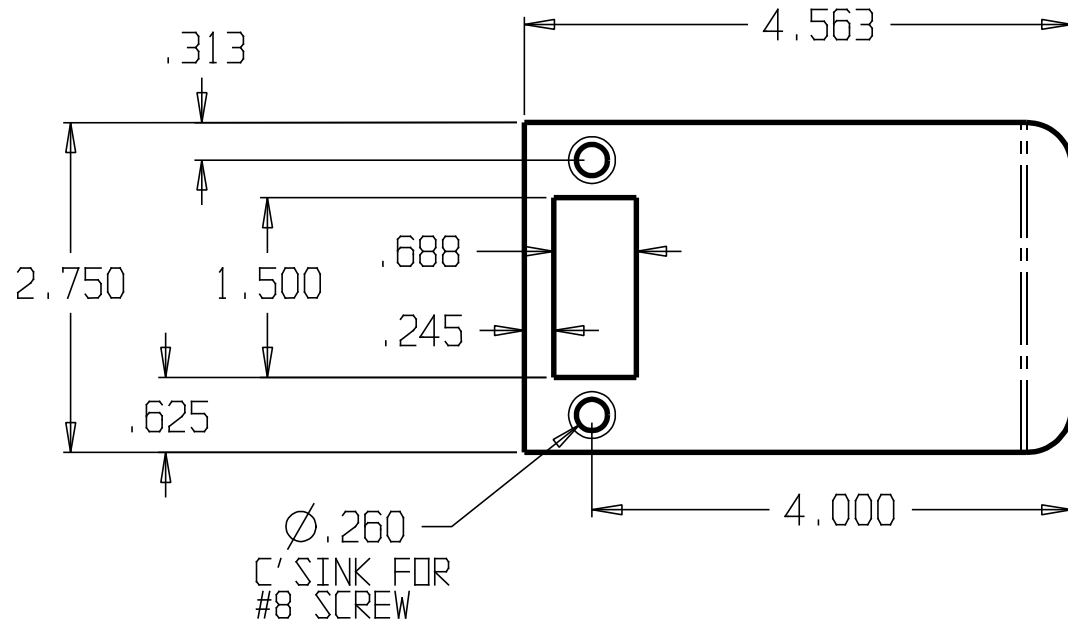

REVISIONS

ZONE	REV	FINISHES:	GAUGE:
		BP	13ga. .090

DON-JO MFG. INC.

DESIGNER	SIZE	DATE:	PART NO.	REV
	A	5/13/04	EL-204	
APPROVED	SCALE	RELEASE DATE	WEIGHT	SHEET