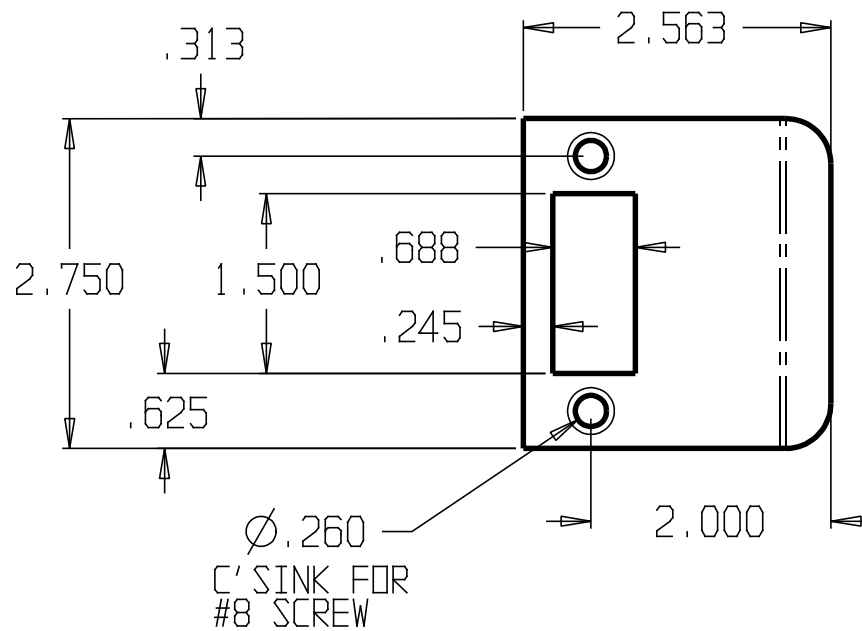

REVISIONS		
ZONE	REV	FINISHES:
		BP
		GAUGE:
		13ga. .090

DON-JO MFG. INC.				SIZE	DATE:	PART NO.	REV
DESIGNER		A	5/13/04	EL-202			
APPROVED		SCALE	RELEASE DATE	WEIGHT	SHEET		