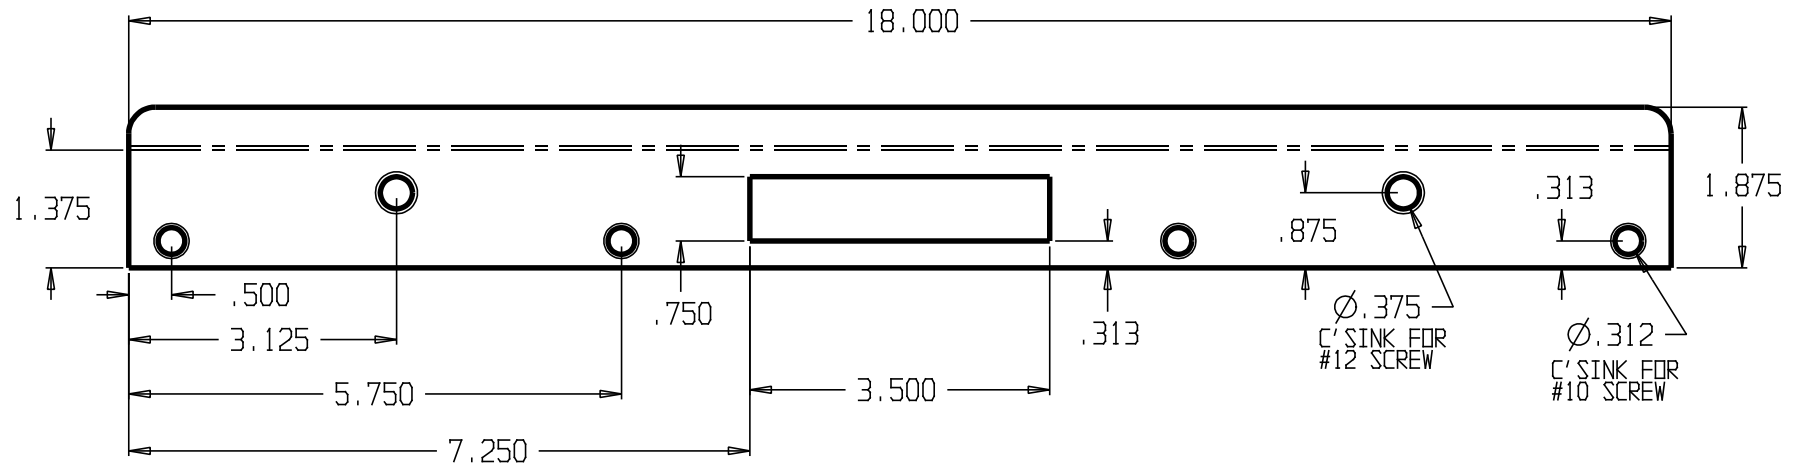

REVISIONS			
ZONE	REV	FINISHES:	GALUGE:
		BP	13ga. .095

DON-JO MFG. INC.

DESIGNER
APPROVED

SIZE: A
DATE: 5/3/04

PART NO. AST-2138M
REV

SCALE: RELEASE DATE: WEIGHT: SHEET: