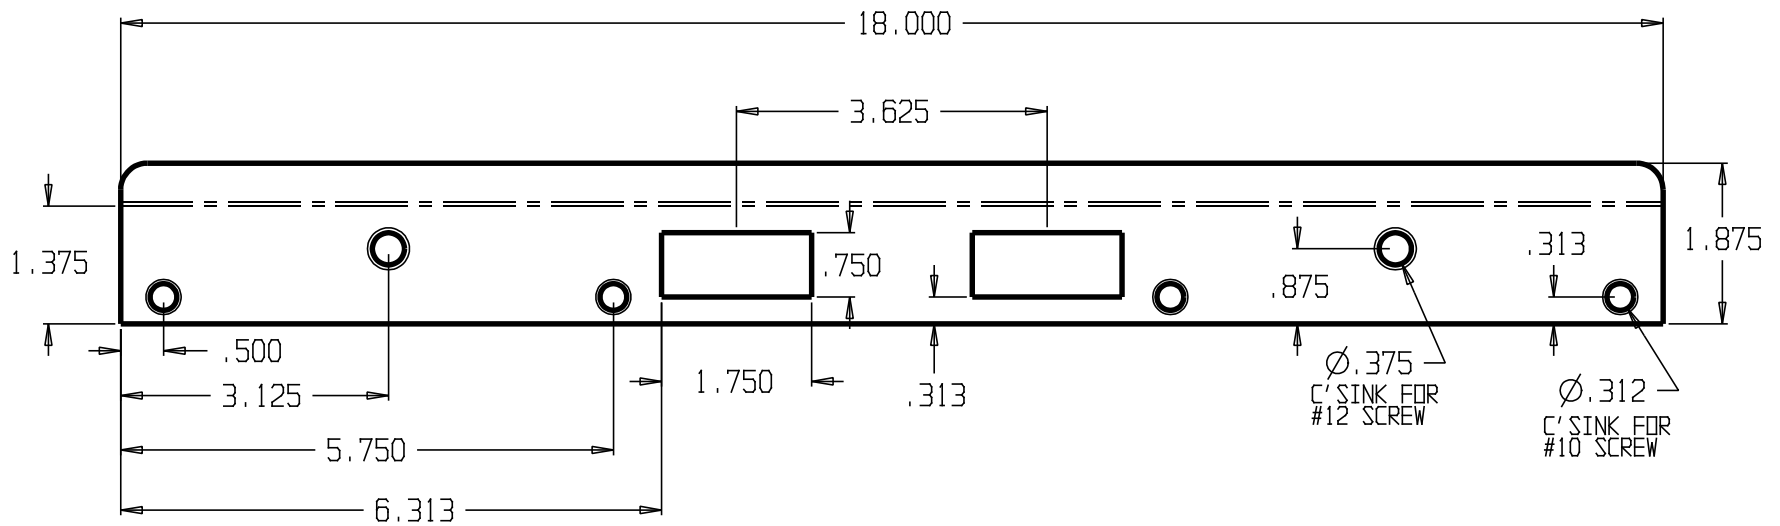

REVISIONS			
ZONE	REV	FINISHES:	GALUGE:
		BP	13ga. .095

**DON-JO MFG. INC.**

DESIGNER \_\_\_\_\_

APPROVED \_\_\_\_\_

SIZE A	DATE: 5/3/04	PART NO. AST-21382	REV
SCALE	RELEASE DATE	WEIGHT	SHEET