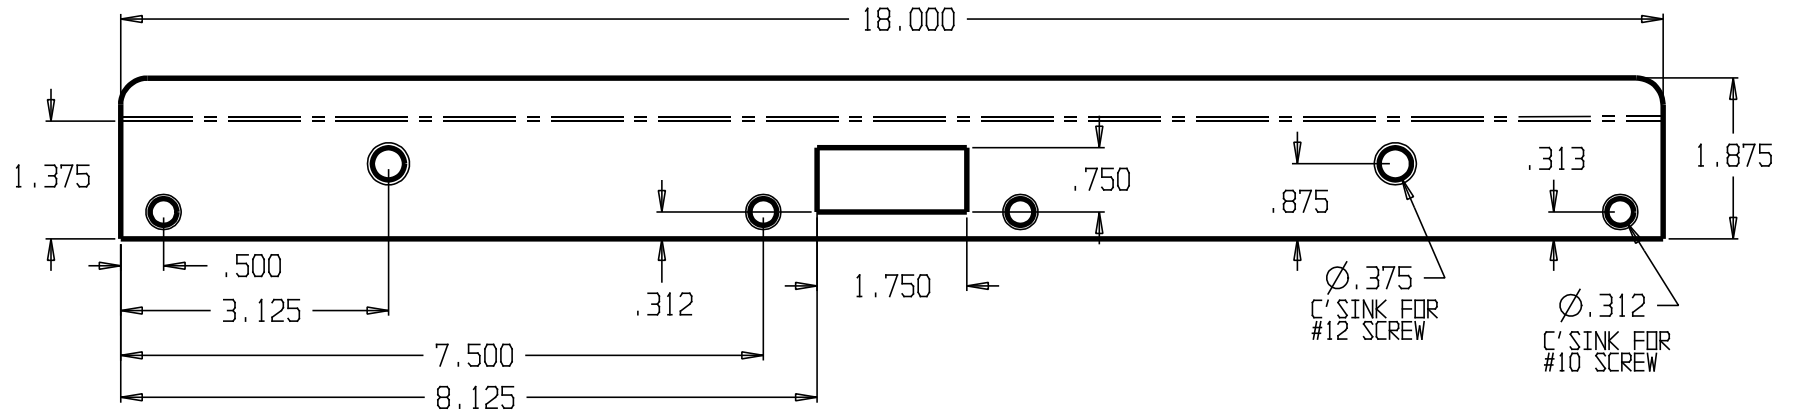

REVISIONS			
ZONE	REV	FINISHES:	GAUGE:
		BP	13ga .095

DON-JO MFG. INC.				SIZE	DATE:	PART NO.	REV
DESIGNER		A	5/3/04	AST-21381			
APPROVED		SCALE	RELEASE DATE	WEIGHT	SHEET		