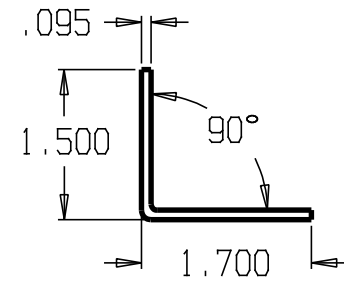

REVISIONS			
ZONE	REV	FINISHES:	GALIGE:
		DU & SL	13ga. .095

DON-JO MFG. INC.

DESIGNER	SIZE	DATE:	PART NO.	REV
	A	4/30/04	AF-29	
APPROVED	SCALE	RELEASE DATE	WEIGHT	SHEET