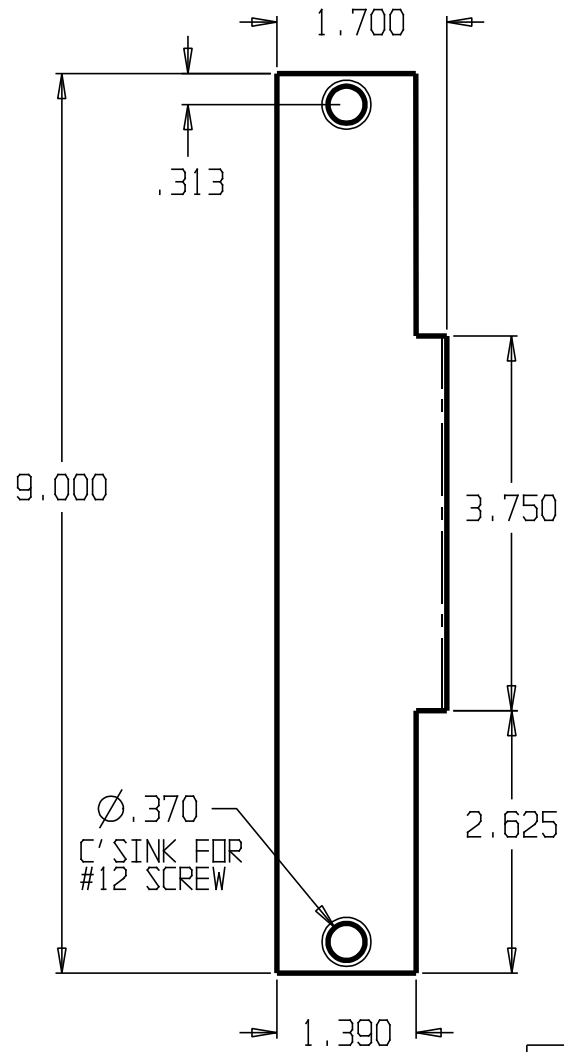

REVISIONS			
ZONE	REV	FINISHES:	GALIGE:
		DU & SL	13ga. .095

DON-JO MFG. INC.

DESIGNER	SIZE	DATE:	PART NO.	REV
	A	4/30/04	AF-29	
APPROVED	SCALE	RELEASE DATE	WEIGHT	SHEET