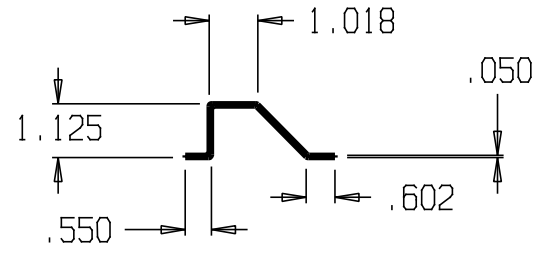

REVISIONS			
ZONE	REV	FINISHES:	DATE
		630	
		APPROVED	

DON-JO MFG. INC.

DESIGNER	SIZE	DATE:	PART NO.	REV
	A	4/30/04	#85	
APPROVED	SCALE	RELEASE DATE	WEIGHT	SHEET