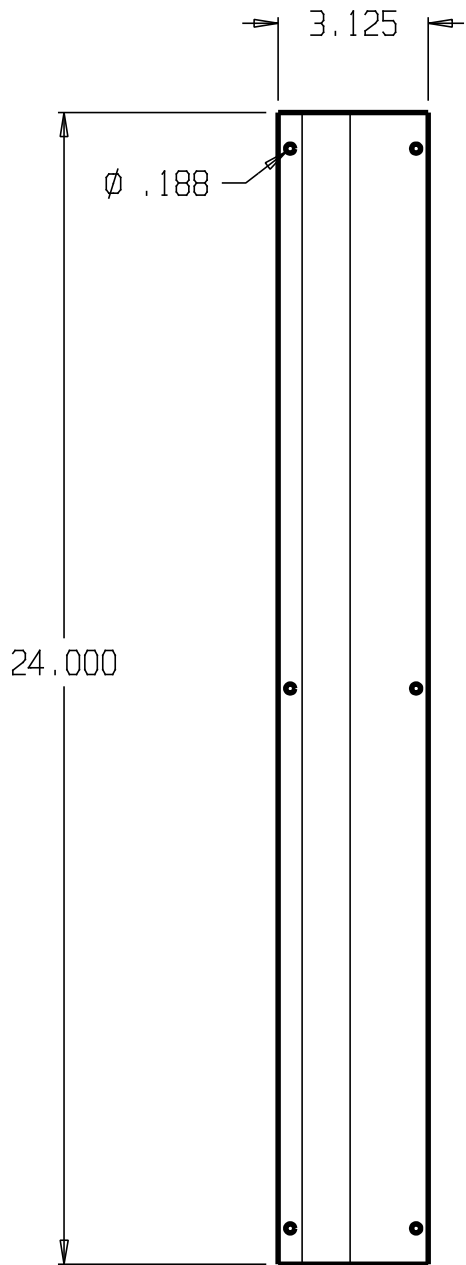

REVISIONS			
ZONE	REV	FINISHES:	DATE
		630	
		APPROVED	

DON-JO MFG. INC.

DESIGNER	SIZE	DATE:	PART NO.	REV
	A	4/30/04	#85	
APPROVED	SCALE	RELEASE DATE	WEIGHT	SHEET