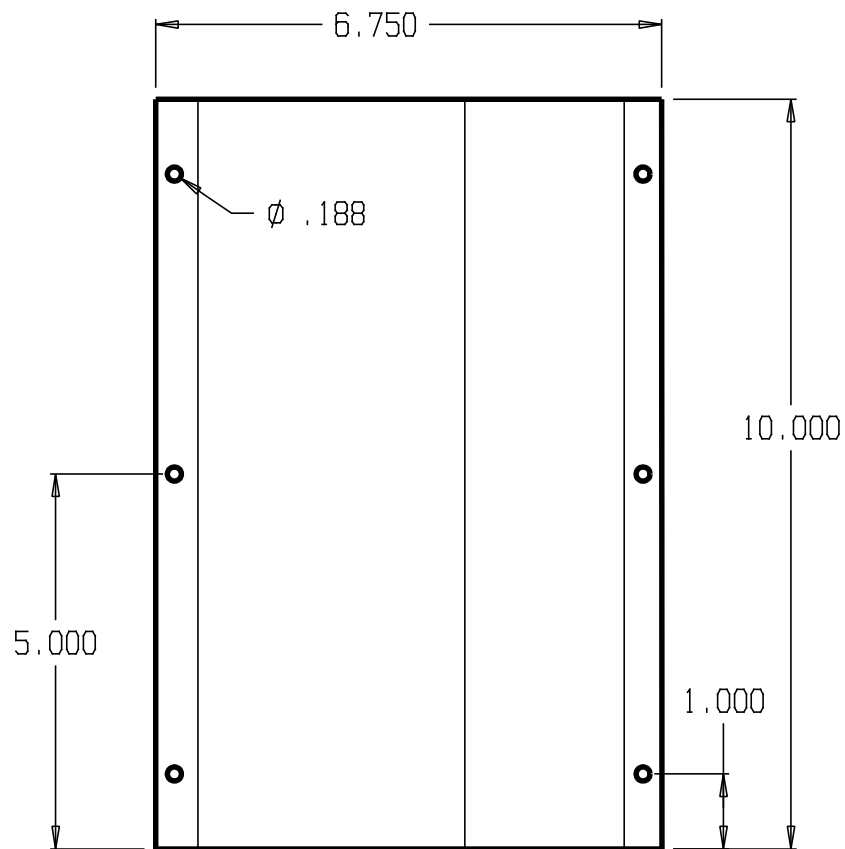

REVISIONS				
ZONE	REV	FINISHES:	DATE	APPROVED
		630		

DON-JO MFG. INC.				
DESIGNER	SIZE	DATE:	PART NO.	REV
	A	4/29/04	#81	
APPROVED	SCALE	RELEASE DATE	WEIGHT	SHEET