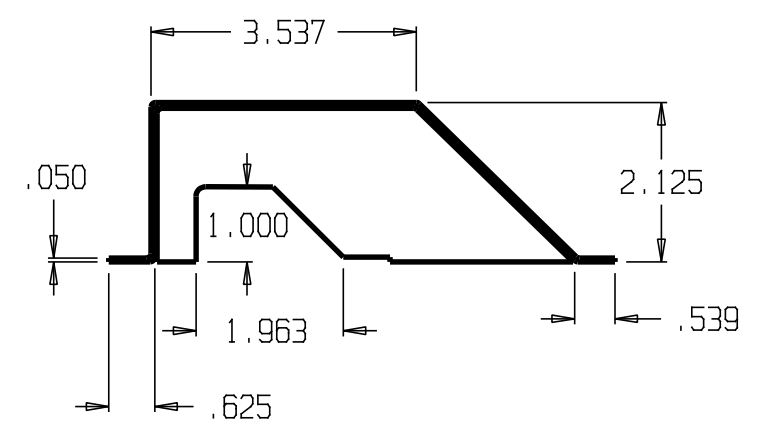

REVISIONS				
ZONE	REV	FINISHES:	DATE	APPROVED
		630		

DON-JO MFG. INC.				
DESIGNER	SIZE	DATE:	PART NO.	REV
	A	4/29/04	#81	
APPROVED	SCALE	RELEASE DATE	WEIGHT	SHEET