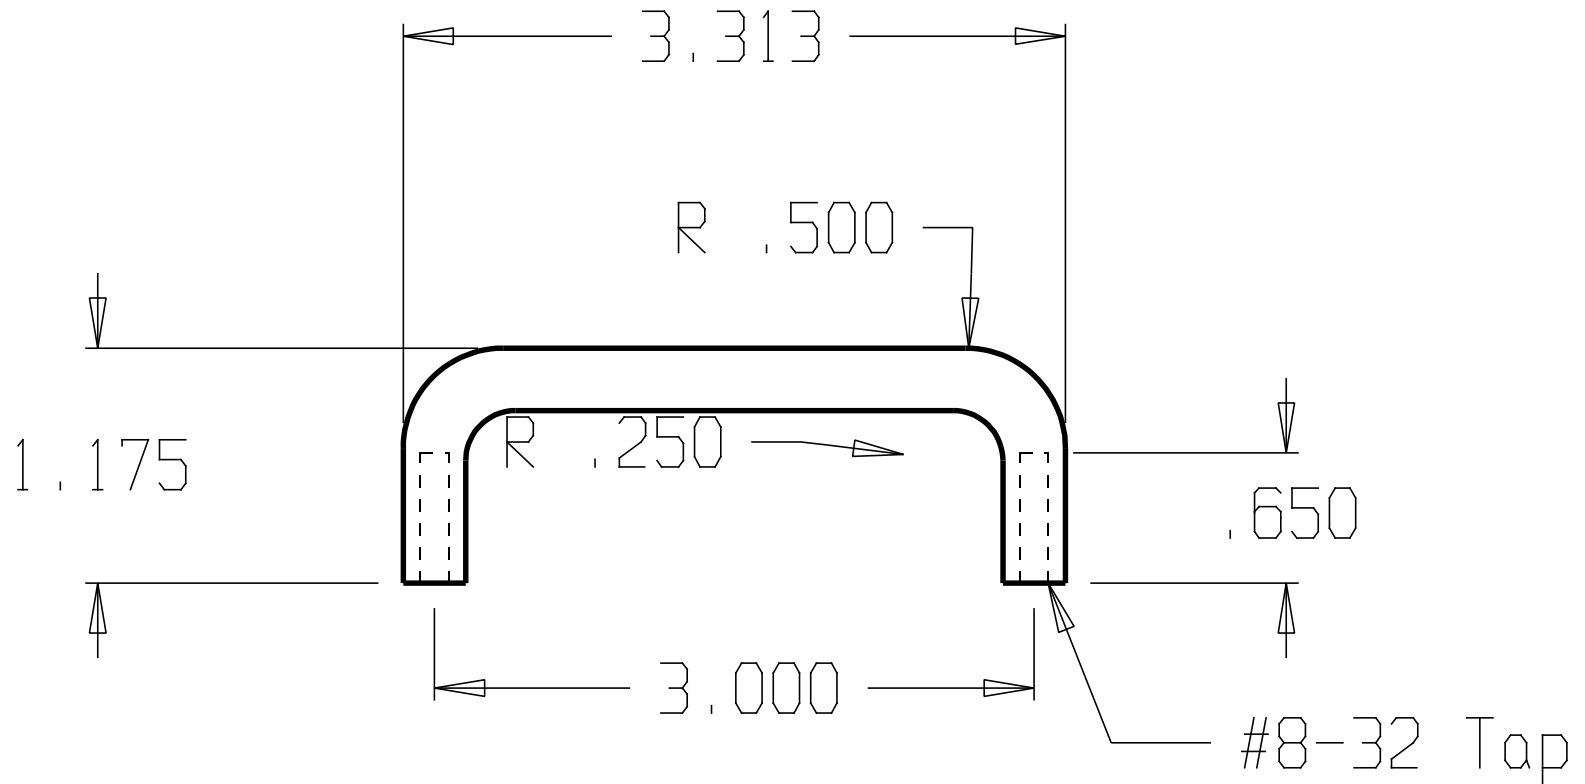

REVISIONS				
ZONE	REV	FINISHES:	DATE	APPROVED
		605, 625, 626		

DON-JO MFG. INC.

DESIGNER	
APPROVED	

SIZE	DATE:	PART NO.	REV
A	4/29/04	#62	
SCALE	RELEASE DATE	WEIGHT	SHEET