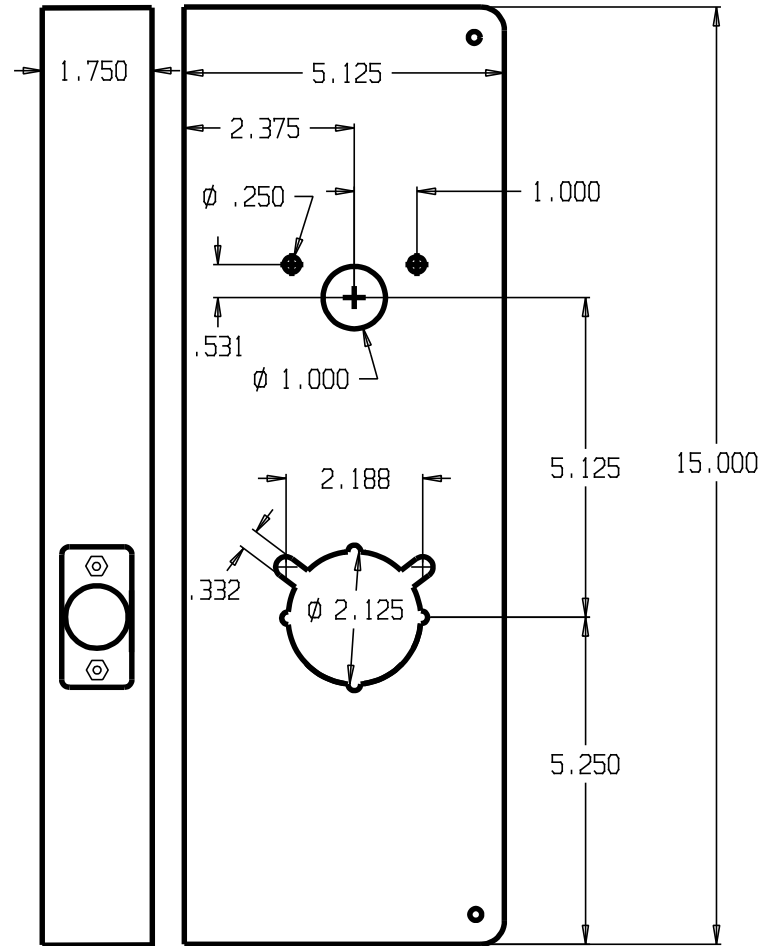

REVISIONS			
ZONE	REV	FINISHES:	GAUGE:
		PB, AB & S	22ga. .032

DON-JO MFG. INC.

DESIGNER  
APPROVED

SIZE A	DATE: 5/6/04	PART NO. 4000-2-CW	REV
SCALE	RELEASE DATE	WEIGHT	SHEET