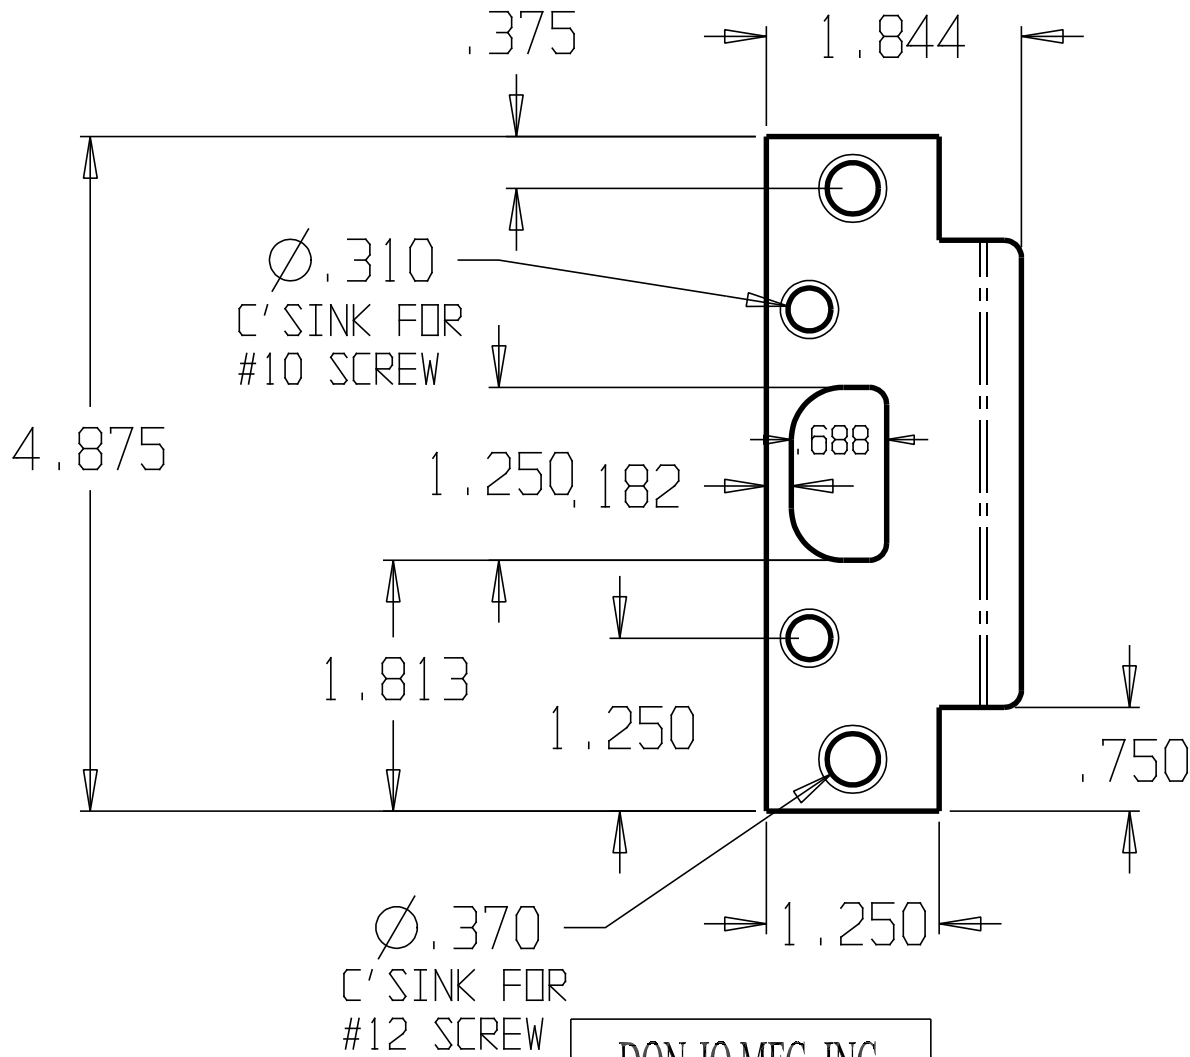

REVISIONS			
ZONE	REV	FINISHES:	DATE
		BP & SL	
			APPROVED

DON-JO MFG. INC.

DESIGNER
APPROVED

SIZE A	DATE: 1/1/94	PART NO. 2-SS	REV
SCALE	RELEASE DATE	WEIGHT	SHEET