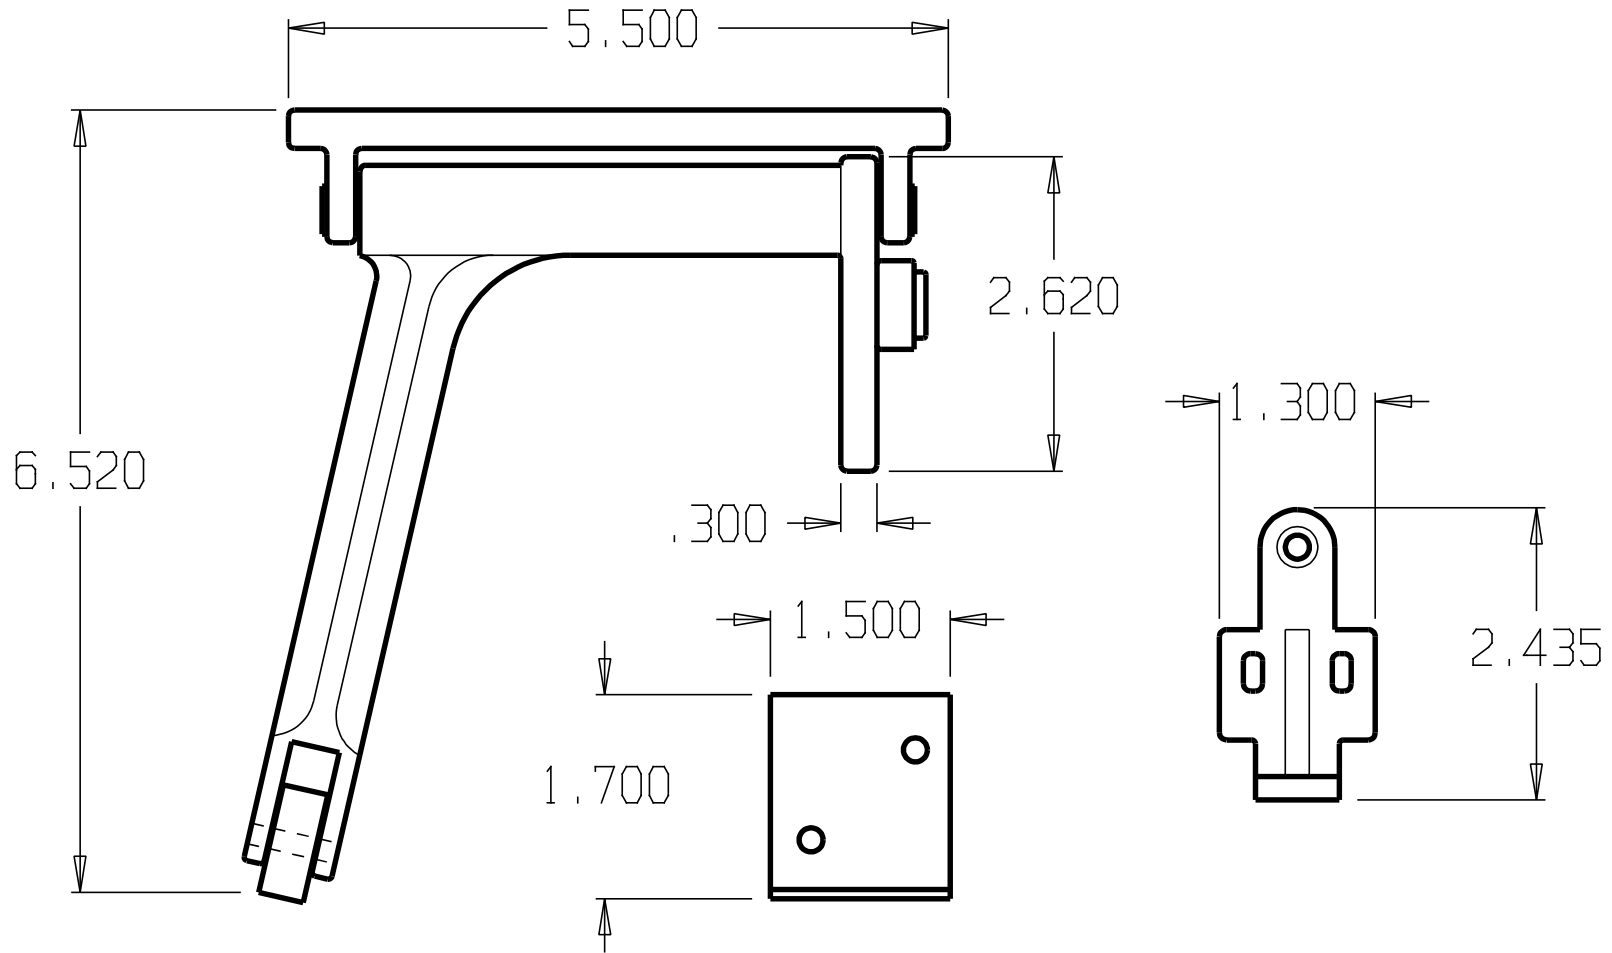

REVISIONS				
ZONE	REV	FINISHES:	DATE	APPROVED
		626		

DON-JO MFG. INC.

DESIGNER  
APPROVED

SIZE  
A

DATE: 4/5/04

PART NO. #2080  
REV

SCALE

RELEASE DATE

WEIGHT

SHEET