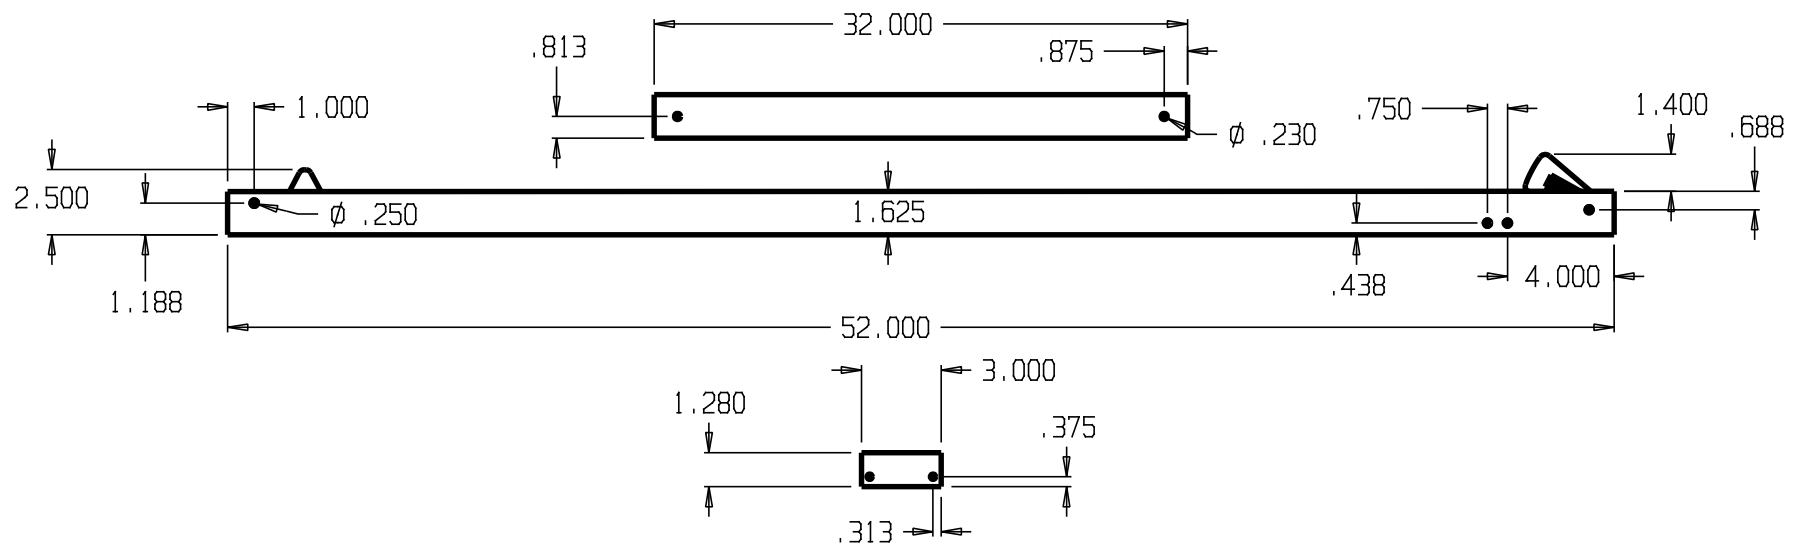

REVISIONS				
ZONE	REV	FINISHES:	DATE	APPROVED
		628		

**DON-JO MFG. INC.**

DESIGNER	SIZE	DATE:	PART NO.	REV
	A	4/5/04	#2022	
APPROVED	SCALE	RELEASE DATE	WEIGHT	SHEET