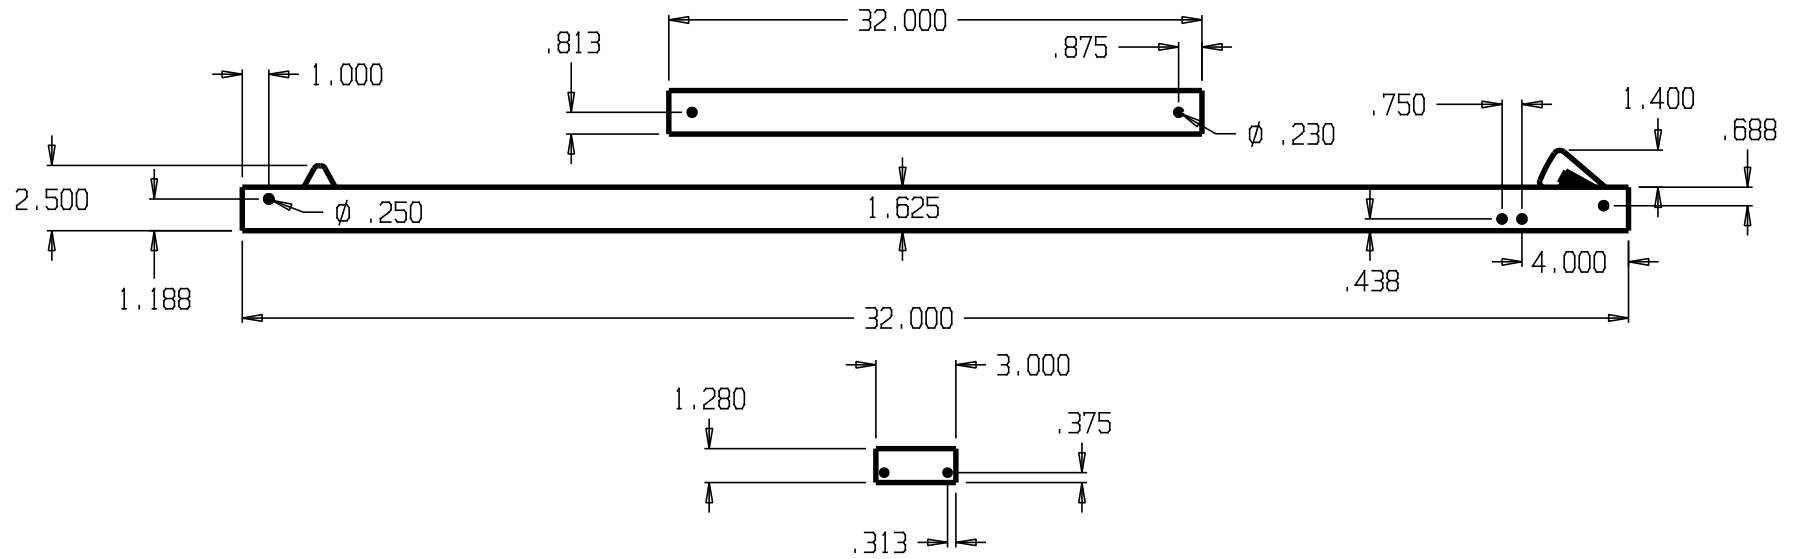

REVISIONS				
ZONE	REV	FINISHES:	DATE	APPROVED
		628		

DON-JO MFG. INC.

DESIGNER	SIZE	DATE:	PART NO.	REV
	A	4/5/04	#2012	
APPROVED	SCALE	RELEASE DATE	WEIGHT	SHEET