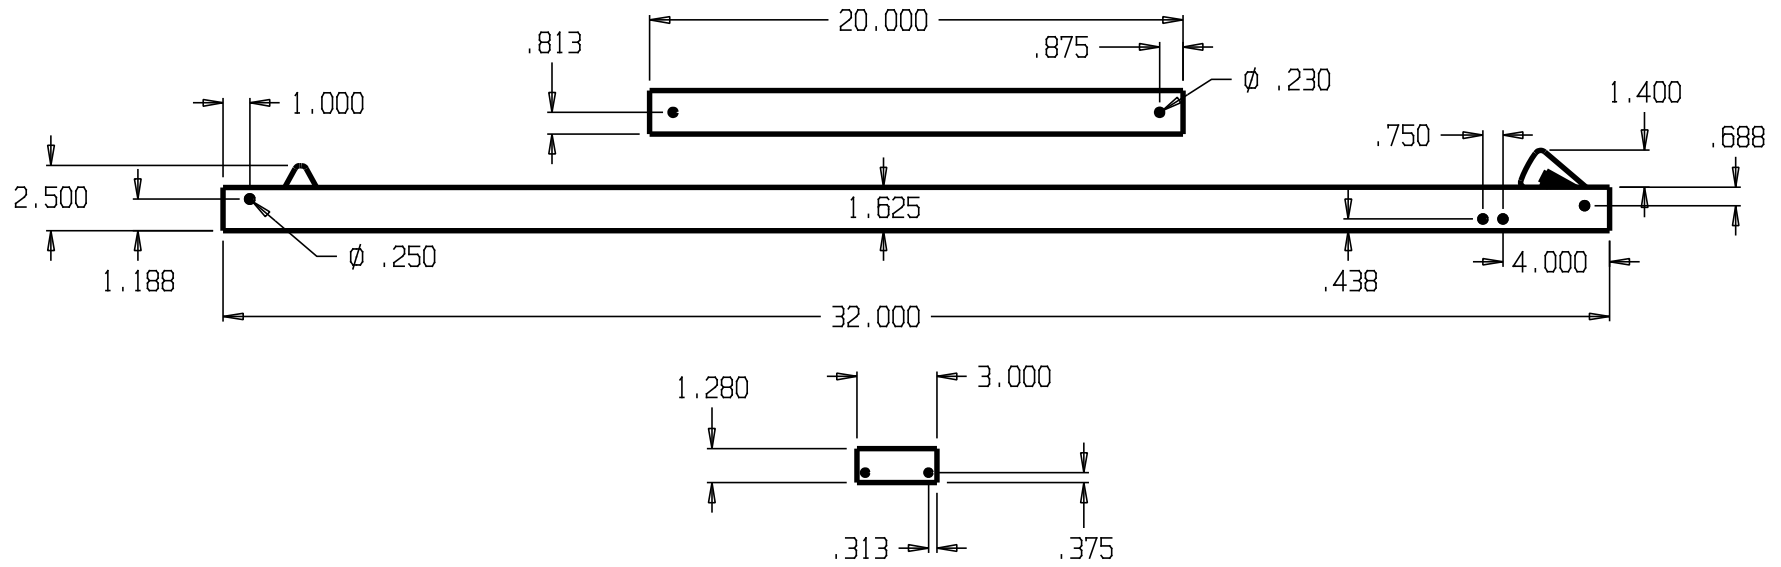

REVISIONS				
ZONE	REV	FINISHES:	DATE	APPROVED
		628		

DON-JO MFG. INC.

DESIGNER	SIZE	DATE:	PART NO.	REV
	A	4/5/04	#2011	
APPROVED	SCALE	RELEASE DATE	WEIGHT	SHEET