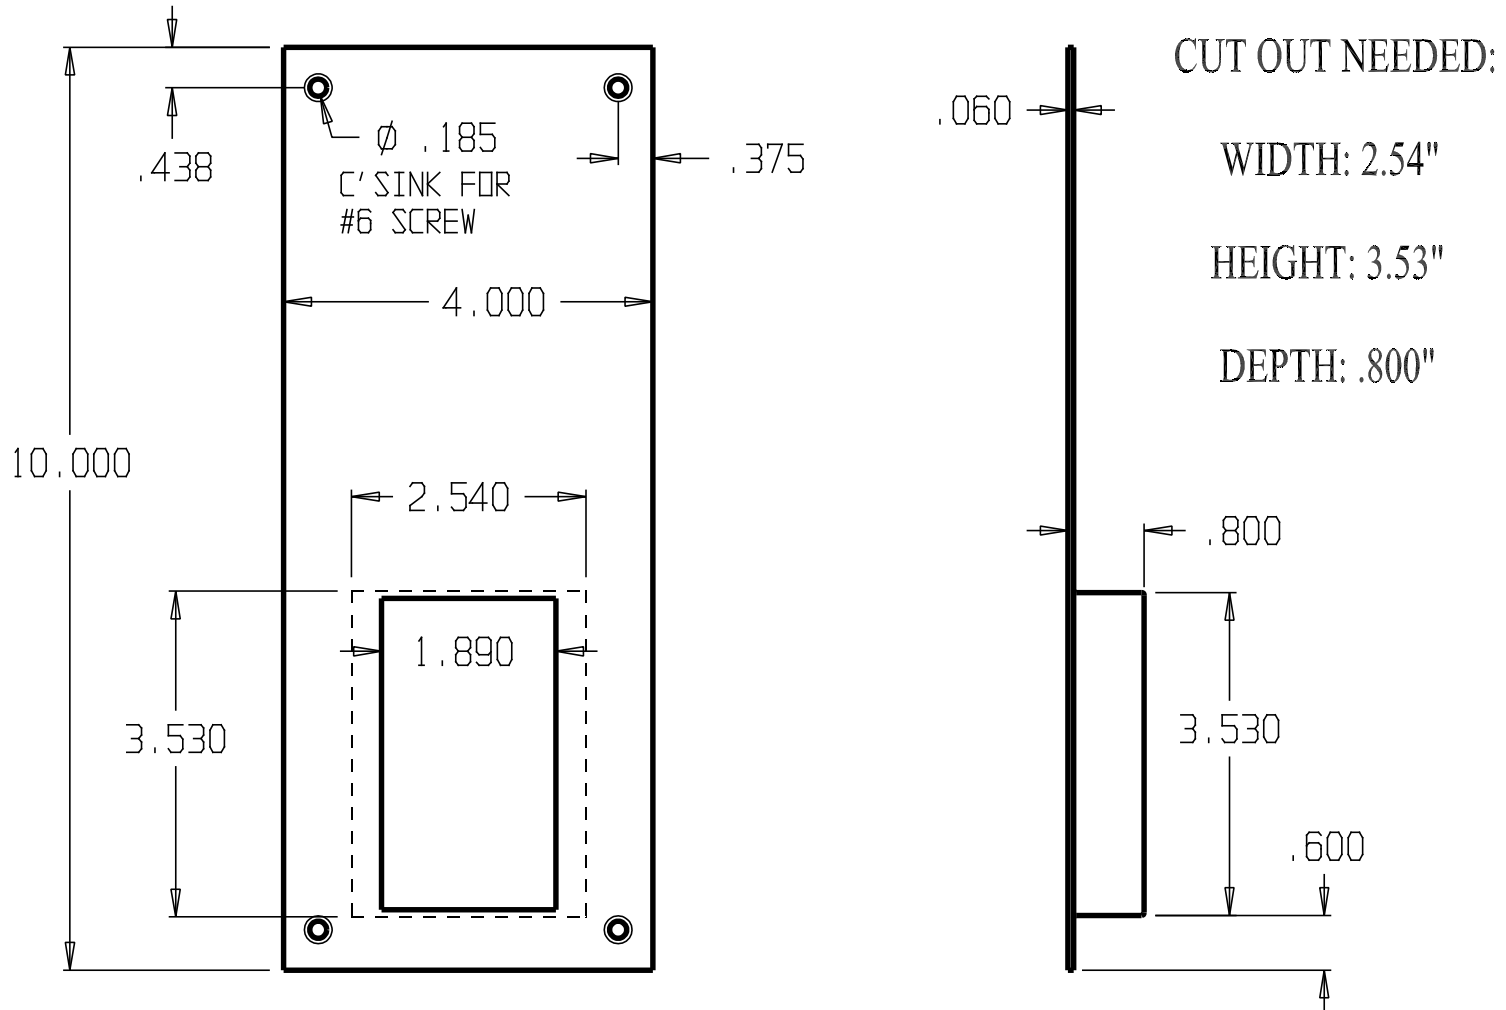

REVISIONS				
ZONE	REV	FINISHES:	DATE	APPROVED
		630		

DON-JO MFG. INC.

DESIGNER	SIZE	DATE:	PART NO.	REV
	A	4/1/04	#1858	
APPROVED	SCALE	RELEASE DATE	WEIGHT	SHEET