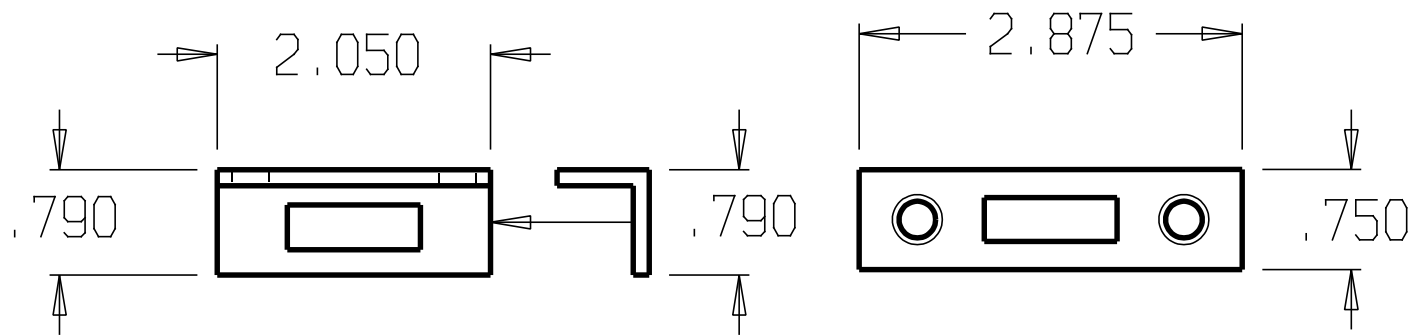

REVISIONS				
ZONE	REV	FINISHES:	DATE	APPROVED
		626		

DON-JO MFG. INC.

DESIGNER  
APPROVED

SIZE: A  
DATE: 3/25/04  
SCALE

PART NO. #1580  
RELEASE DATE  
WEIGHT

REV  
SHEET