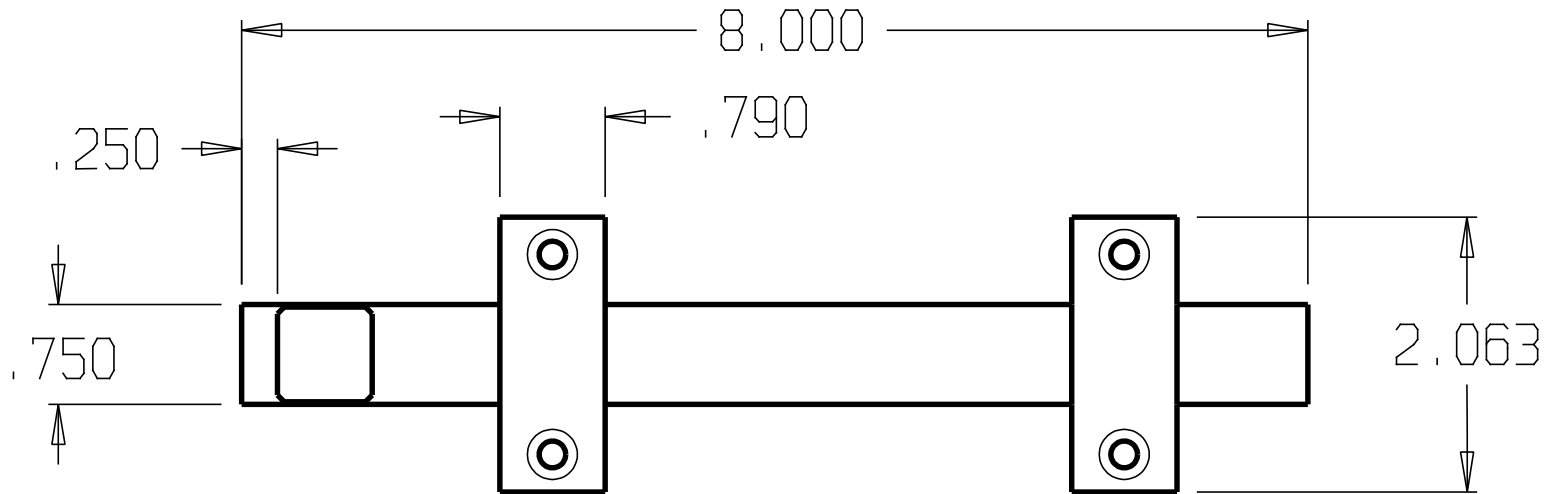

REVISIONS				
ZONE	REV	FINISHES:	DATE	APPROVED
		626		

DON-JO MFG. INC.

DESIGNER  
APPROVED

SIZE: A  
DATE: 3/25/04  
SCALE

PART NO. #1580  
RELEASE DATE  
WEIGHT

REV  
SHEET