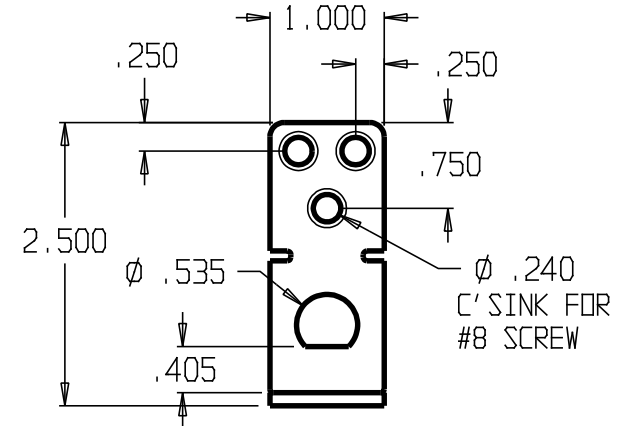

REVISIONS				
ZONE	REV	FINISHES:	DATE	APPROVED
		605,612,613,625,626		

DON-JO MFG. INC.

DESIGNER	SIZE A	DATE: 3/25/04	PART NO. #1557	REV
APPROVED	SCALE	RELEASE DATE	WEIGHT	SHEET