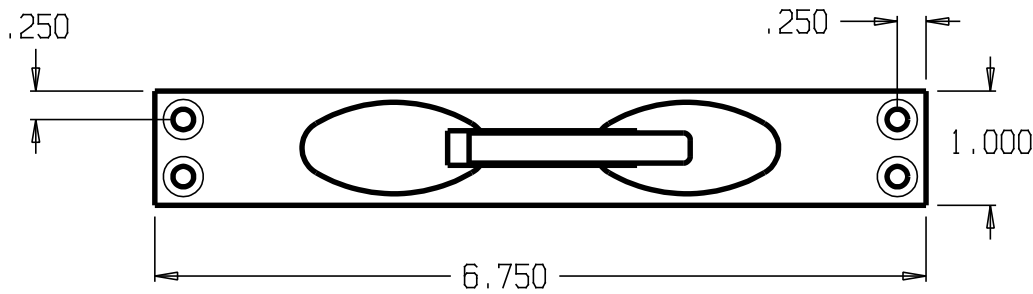

REVISIONS				
ZONE	REV	FINISHES:	DATE	APPROVED
		605,612,613,625,626		

DON-JO MFG. INC.

DESIGNER	SIZE A	DATE: 3/25/04	PART NO. #1557	REV
APPROVED	SCALE	RELEASE DATE	WEIGHT	SHEET