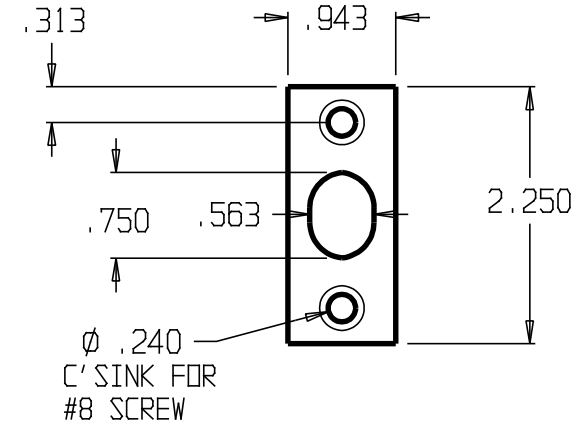

REVISIONS				
ZONE	REV	FINISHES:	DATE	APPROVED
		605,612,613,625,626		

DON-JO MFG. INC.

DESIGNER	SIZE A	DATE: 3/25/04	PART NO. #1557	REV
APPROVED	SCALE	RELEASE DATE	WEIGHT	SHEET