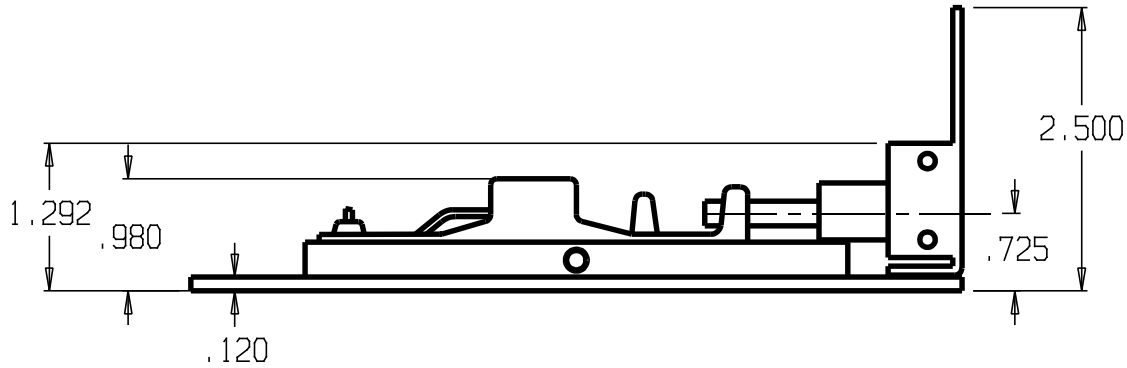

REVISIONS				
ZONE	REV	FINISHES:	DATE	APPROVED
		605,612,613,625,626		

DON-JO MFG. INC.

DESIGNER	SIZE A	DATE: 3/25/04	PART NO. #1557	REV
APPROVED	SCALE	RELEASE DATE	WEIGHT	SHEET