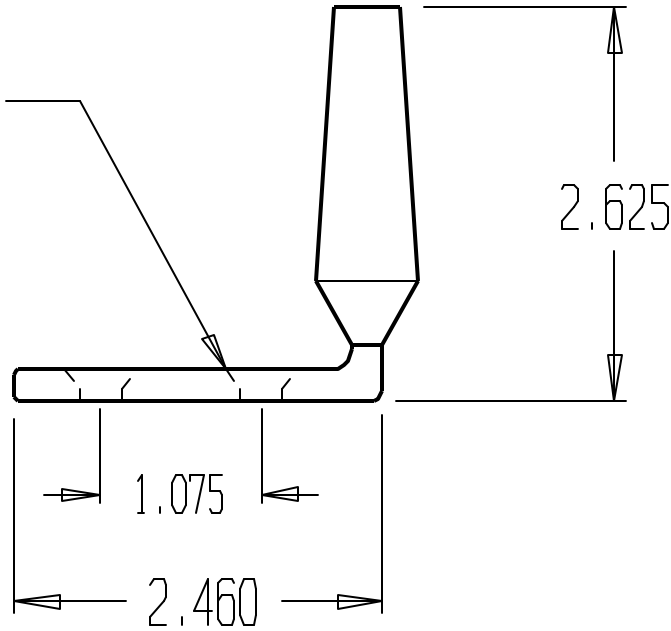

C' SINK FOR  
1/4" SCREWS

.205

DON-JO MFG. INC.

DESIGNER  
APPROVED

SIZE: A  
DATE: 3/19/04

PART NO.: #1480

REV

SCALE RELEASE DATE WEIGHT SHEET