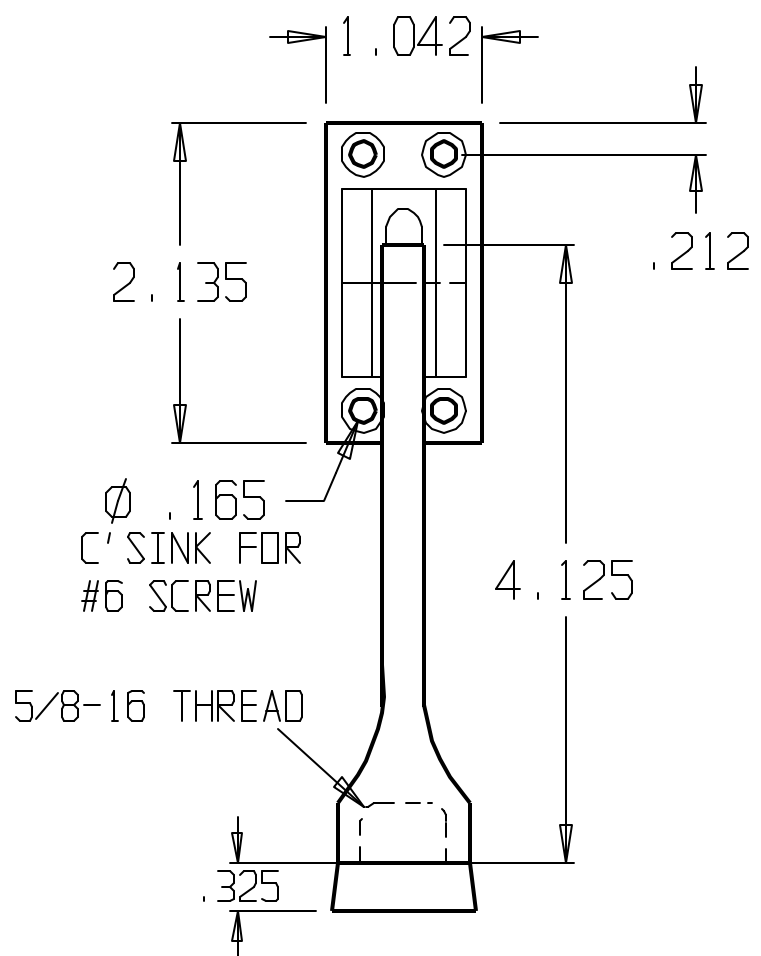

REVISIONS			
ZONE	REV	FINISHES:	DATE
		605, 613, 625, 626	
			APPROVED

DON-JO MFG. INC.

DESIGNER	SIZE A	DATE: 3/16/04	PART NO. #1465	REV
APPROVED	SCALE	RELEASE DATE	WEIGHT	SHEET