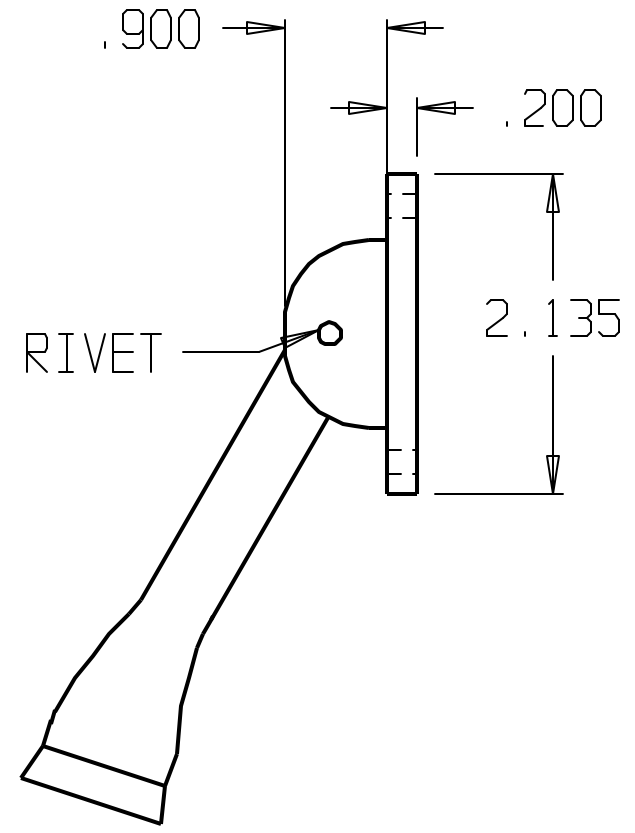

REVISIONS			
ZONE	REV	FINISHES:	DATE
		605, 613, 625, 626	
			APPROVED

DON-JO MFG. INC.

DESIGNER	SIZE A	DATE: 3/16/04	PART NO. #1465	REV
APPROVED	SCALE	RELEASE DATE	WEIGHT	SHEET