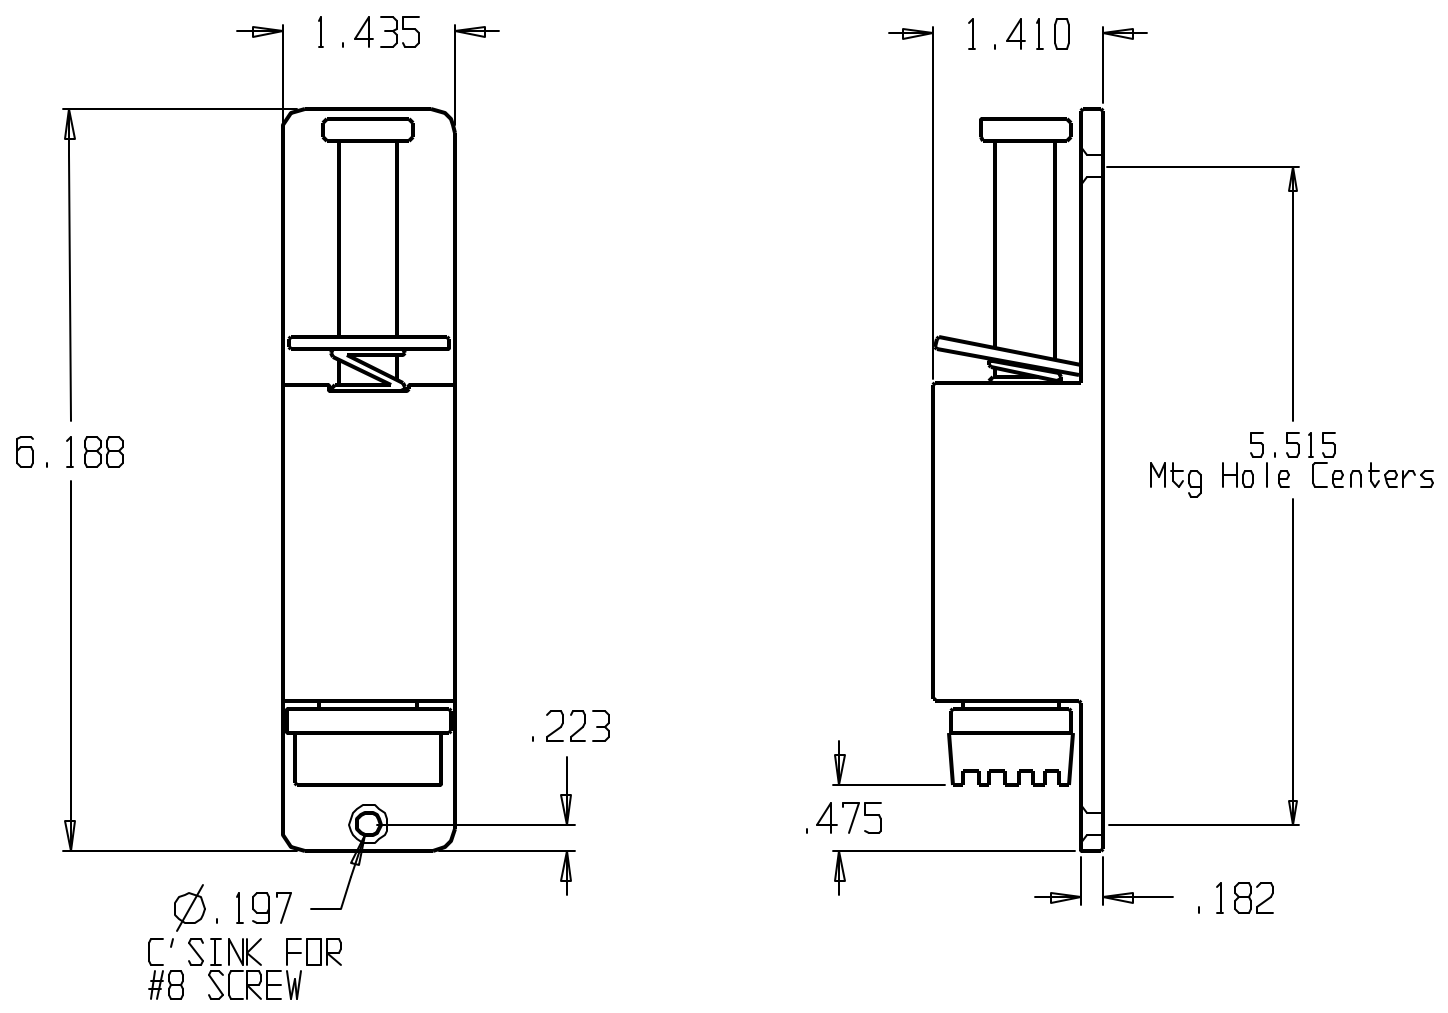

REVISIONS				
ZONE	REV	MATERIAL :	DATE	APPROVED
		628		

DON-JO MFG. INC.

DESIGNER	SIZE A	DATE: 3/15/04	PART NO. #1457	REV
APPROVED	SCALE	RELEASE DATE	WEIGHT	SHEET