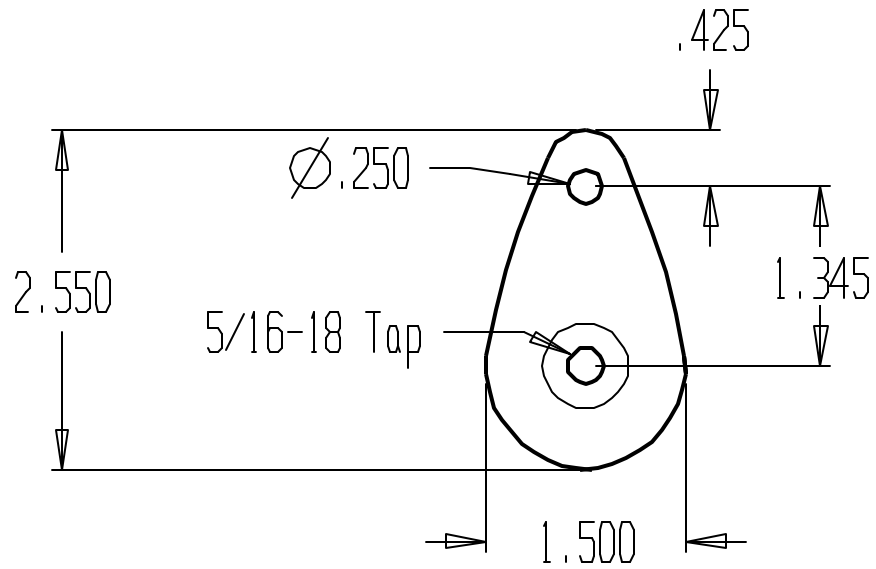

REVISIONS			
ZONE	REV	FINISHES :	DATE
		605,613,619,620,626	
			APPROVED

DON-JO MFG. INC.

DESIGNER
 APPROVED

SIZE A	DATE: 3/15/04	PART NO. #1452	REV
SCALE	RELEASE DATE	WEIGHT	SHEET