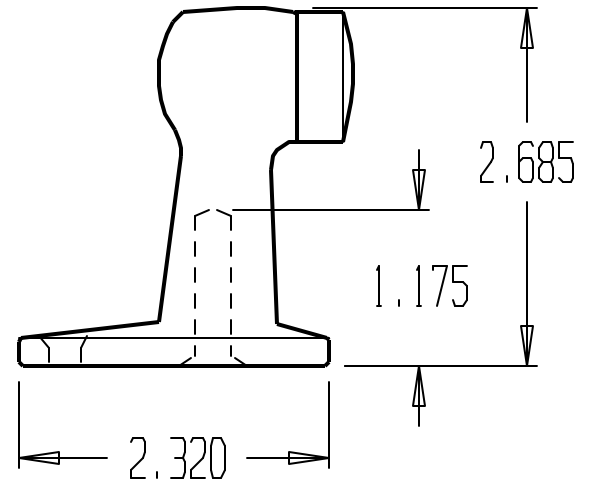

REVISIONS			
ZONE	REV	FINISHES :	DATE
		605,613,619,620,626	
			APPROVED

DON-JO MFG. INC.

DESIGNER
 APPROVED

SIZE A	DATE: 3/15/04	PART NO. #1452	REV
SCALE	RELEASE DATE	WEIGHT	SHEET