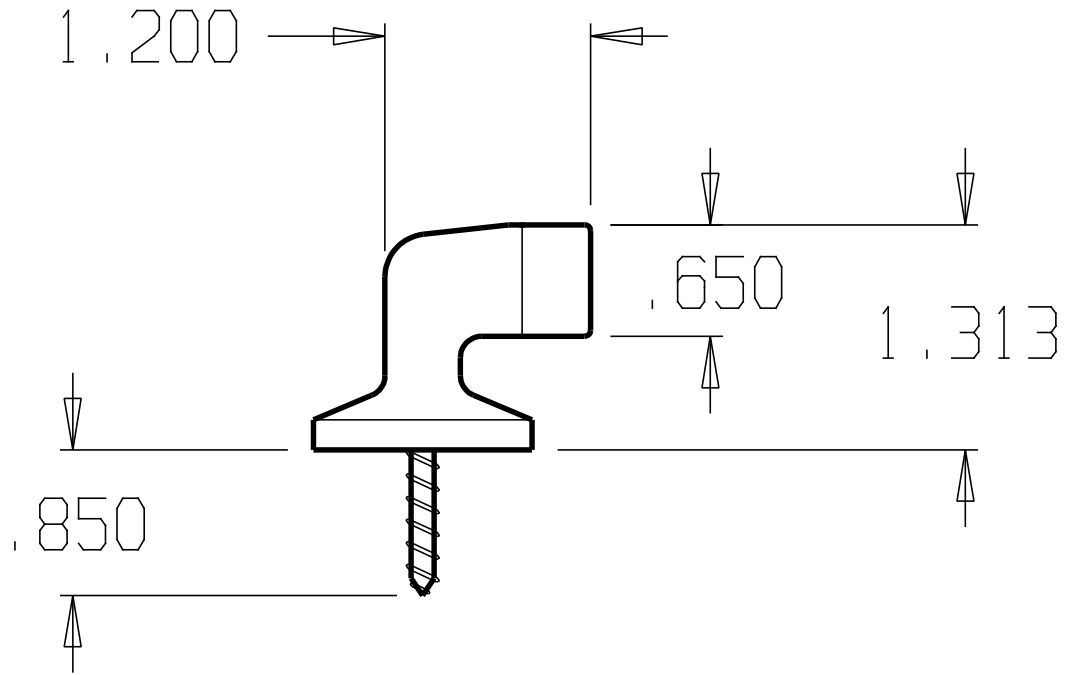

REVISIONS				
ZONE	REV	FINISHES:	DATE	APPROVED
		605,613,619,620,626		

DON-JO MFG. INC.

DESIGNER	SIZE A	DATE: 2/10/04	PART NO. #1430	REV
APPROVED	SCALE	RELEASE DATE	WEIGHT	SHEET