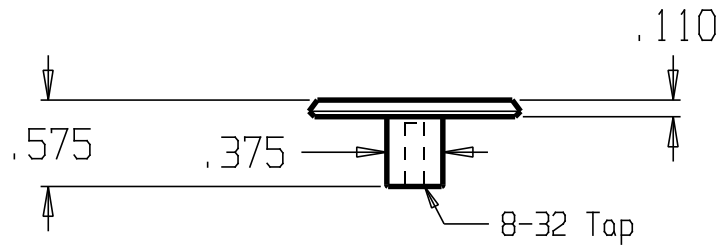

REVISIONS		
ZONE	REV	FINISHES:
		605, 613, 619, 620, 626
		GUAGE:

DON-JO MFG. INC.

DESIGNER	SIZE	DATE:	PART NO.	REV
	A	12/15/04	#120	
APPROVED	SCALE	RELEASE DATE	WEIGHT	SHEET