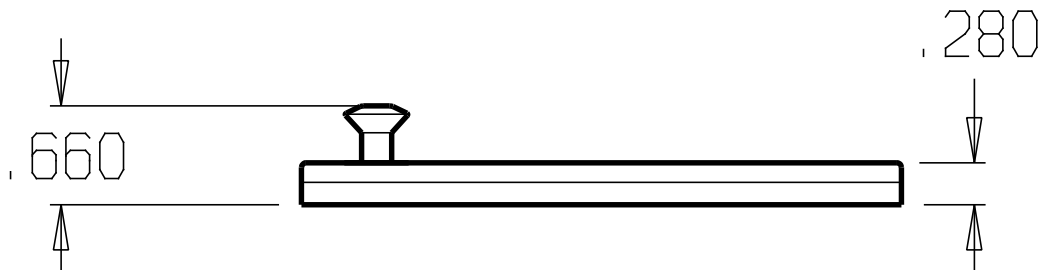

REVISIONS		
ZONE	REV	FINISHES: 605, 613, 609, 619, 620, 625, 626
		GAUGE:

DON-JO MFG. INC.

DESIGNER	SIZE A	DATE:	PART NO. SB-4	REV
APPROVED	SCALE	RELEASE DATE	WEIGHT	SHEET