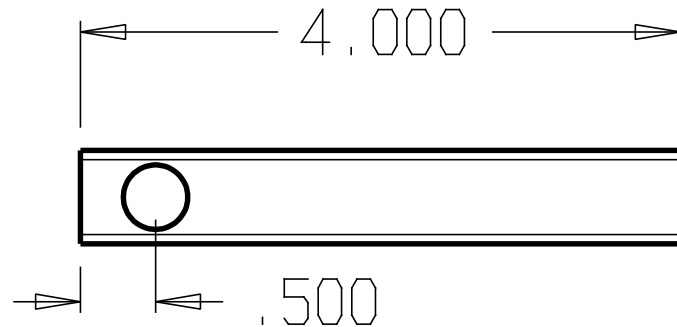

REVISIONS		
ZONE	REV	FINISHES: 605, 613, 609, 619, 620, 625, 626
		GAUGE:

DON-JO MFG. INC.

DESIGNER	SIZE A	DATE:	PART NO. SB-4	REV
APPROVED	SCALE	RELEASE DATE	WEIGHT	SHEET