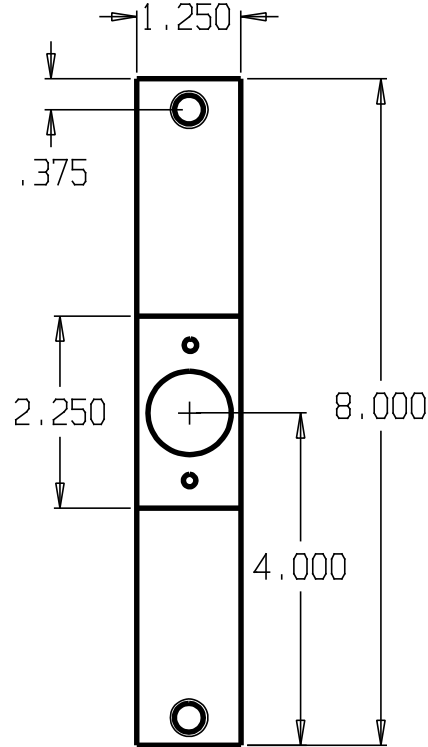

REVISIONS			
ZONE	REV	FINISHES:	GAUGE:
		605, 630	

DON-JO MFG. INC.		SIZE	DATE:	PART NO.	REV
DESIGNER		A	6/3/04	RPK-109	
APPROVED		SCALE	RELEASE DATE	WEIGHT	SHEET