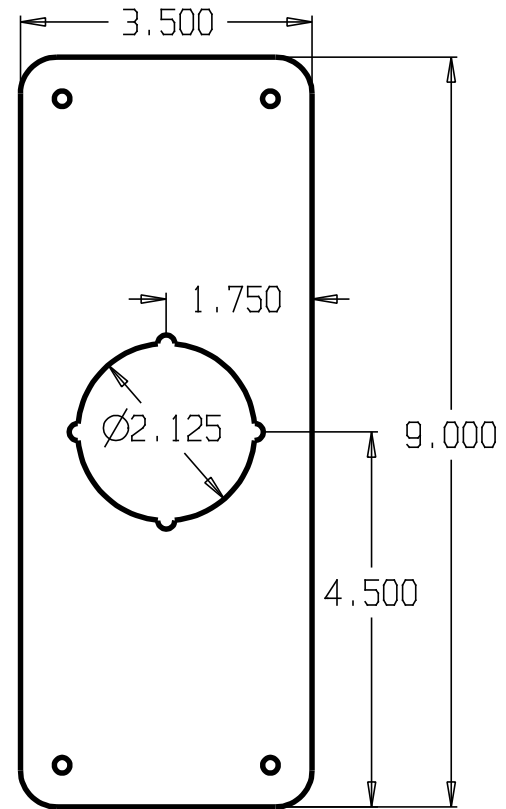

REVISIONS			
ZONE	REV	FINISHES:	GAUGE:
		605, 630	

DON-JO MFG. INC.		SIZE	DATE:	PART NO.	REV
DESIGNER		A	6/3/04	RPK-109	
APPROVED		SCALE	RELEASE DATE	WEIGHT	SHEET