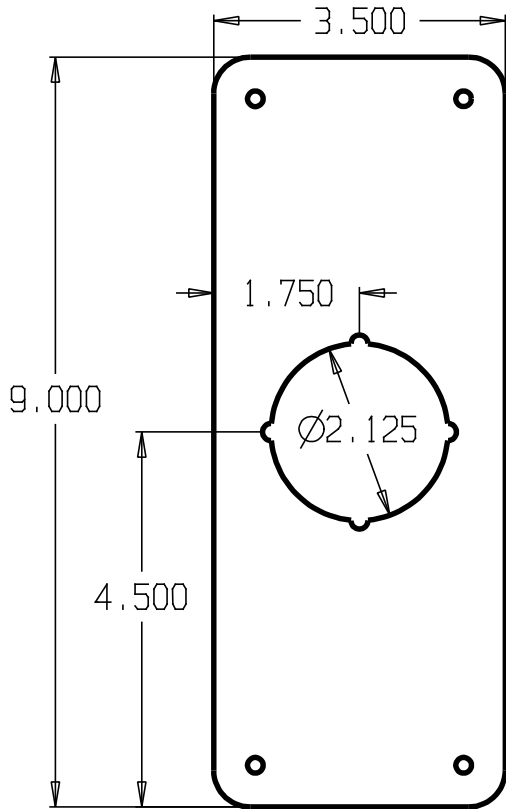

REVISIONS			
ZONE	REV	FINISHES:	GAUGE:
		605, 630	

DON-JO MFG. INC.		SIZE	DATE:	PART NO.	REV
DESIGNER		A	6/3/04	RPK-109	
APPROVED		SCALE	RELEASE DATE	WEIGHT	SHEET