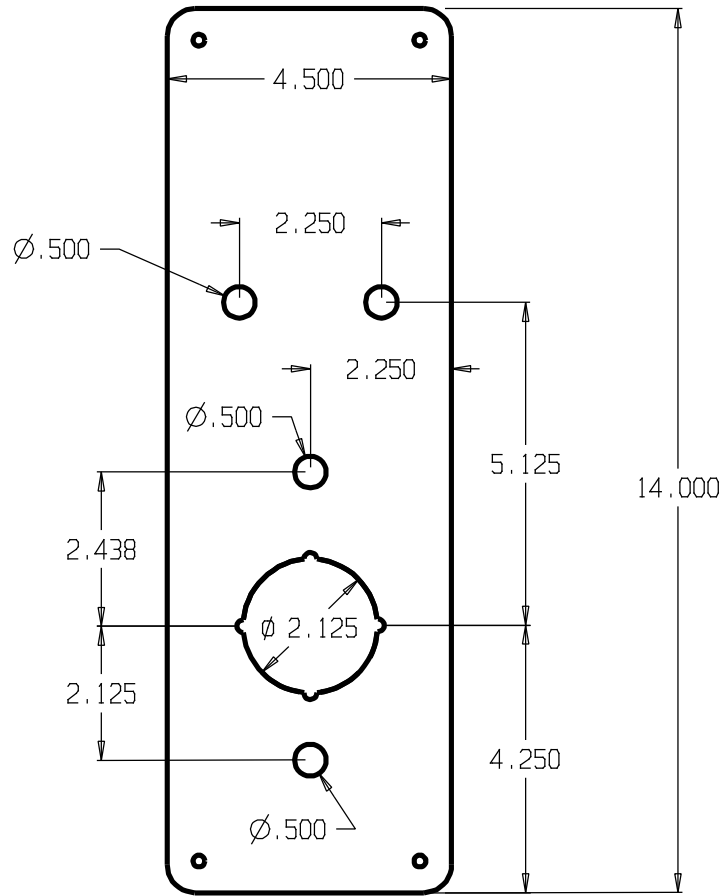

REVISIONS		
ZONE	REV	FINISHES:
		605, 630
		GALUGE:
		22ga. .032

DON-JO MFG. INC.

DESIGNER
APPROVED

SIZE A	DATE: 6/6/07	PART NO. RP-E2000-14	REV
SCALE	RELEASE DATE	WEIGHT	SHEET