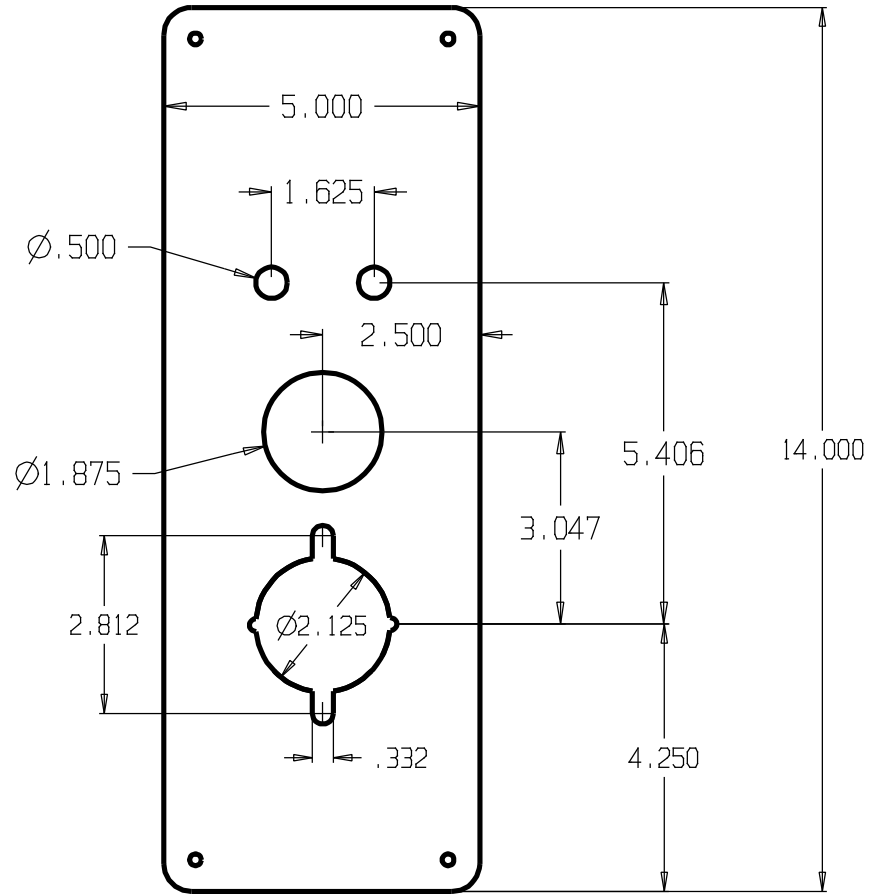

REVISIONS			
ZONE	REV	FINISHES:	GALUGE:

DON-JO MFG. INC.

DESIGNER		SIZE A	DATE: 2/17/12	PART NO. RP 27	REV
APPROVED		SCALE	RELEASE DATE	WEIGHT	SHEET