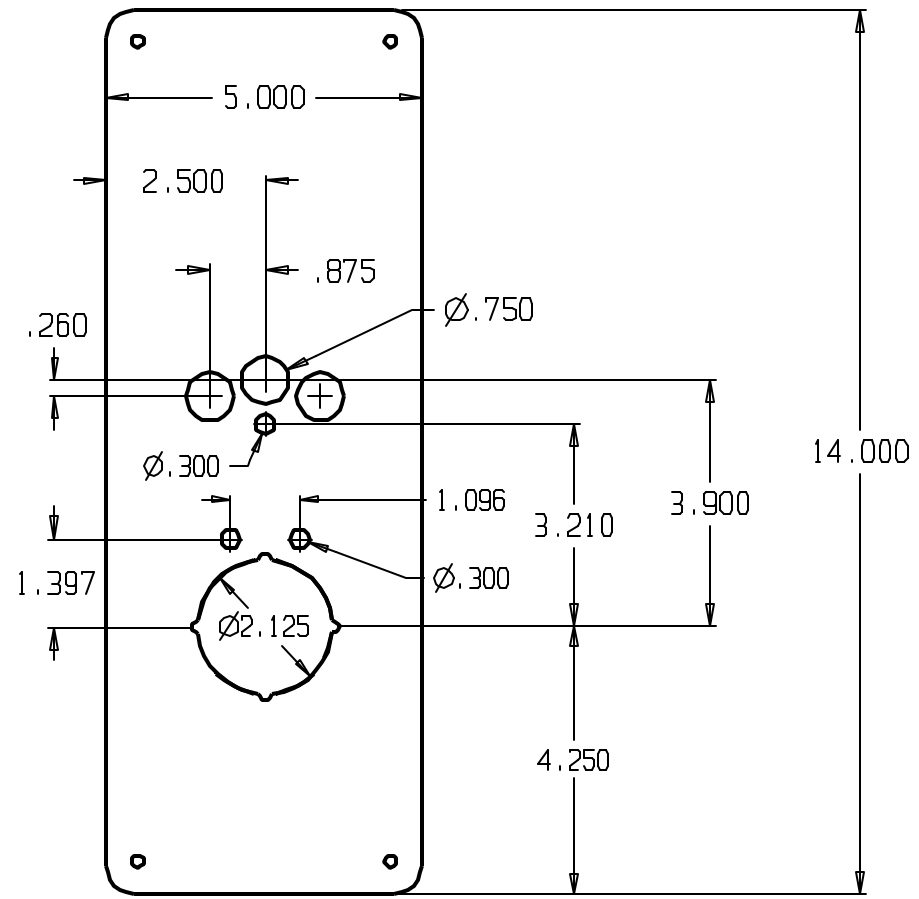

REVISIONS			
ZONE	REV	FINISHES :	GALUGE :

DON-JO MFG. INC.		SIZE	DATE	PART NO.	REV
		A	5/18/10	RP 18	
DESIGNER		SCALE	RELEASE DATE	WEIGHT	SHEET
APPROVED					