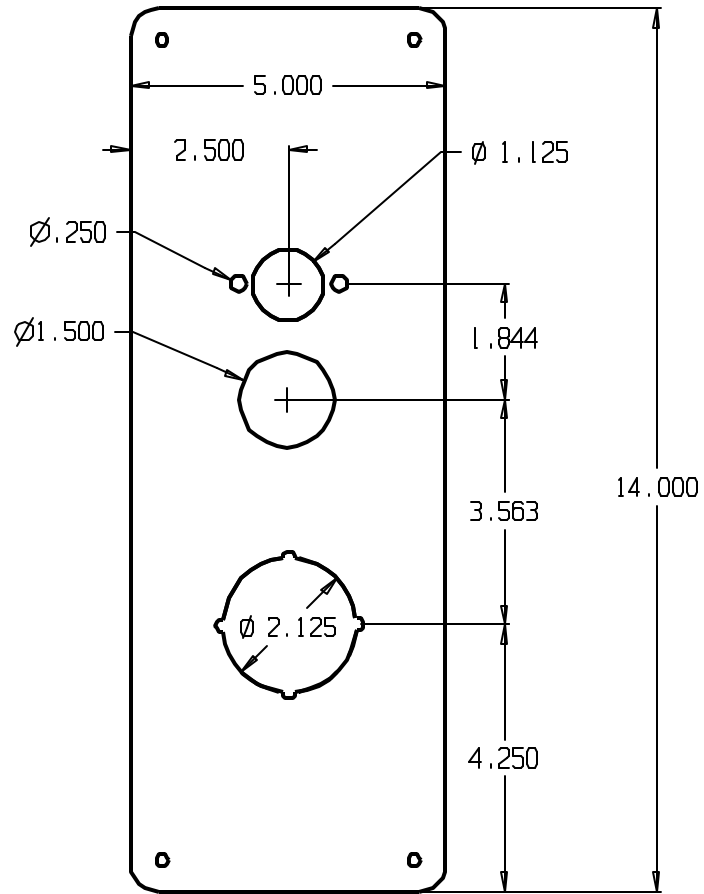

REVISIONS			
ZONE	REV	FINISHES :	GALIGE :

DON-JO MFG. INC.

DESIGNER	SIZE A	DATE 5/18/10	PART NO. RP 15	REV
APPROVED	SCALE	RELEASE DATE	WEIGHT	SHEET