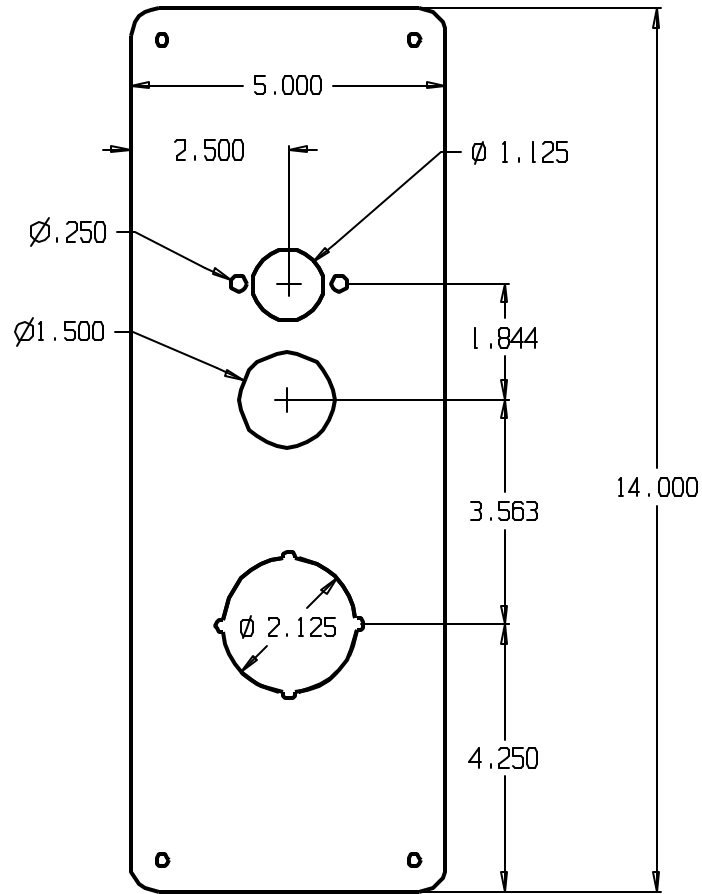

REVISIONS			
ZONE	REV	FINISHES :	GALIGE :

DON-JO MFG. INC.

DESIGNER	SIZE A	DATE 5/18/10	PART NO. RP 15	REV
APPROVED	SCALE	RELEASE DATE	WEIGHT	SHEET