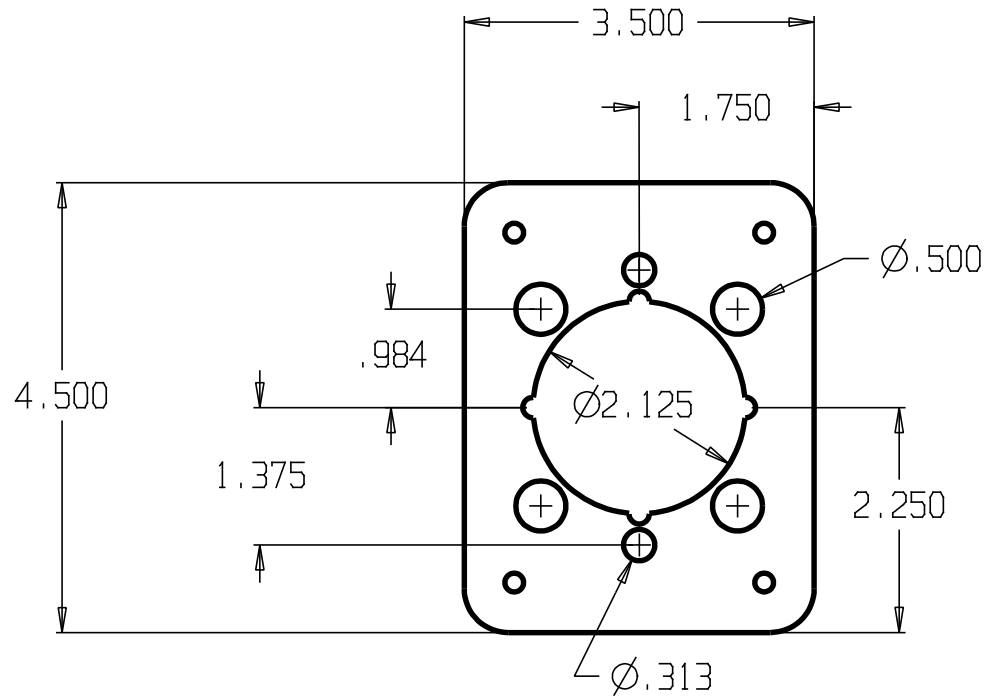

REVISIONS		
ZONE	REV	FINISHES:
		605, 609, 612, 630
		GAUGE:
		22ga. .032

DON-JO MFG. INC.

DESIGNER  
APPROVED

SIZE A	DATE: 6/3/04	PART NO. RP-13545-2	REV
SCALE	RELEASE DATE	WEIGHT	SHEET