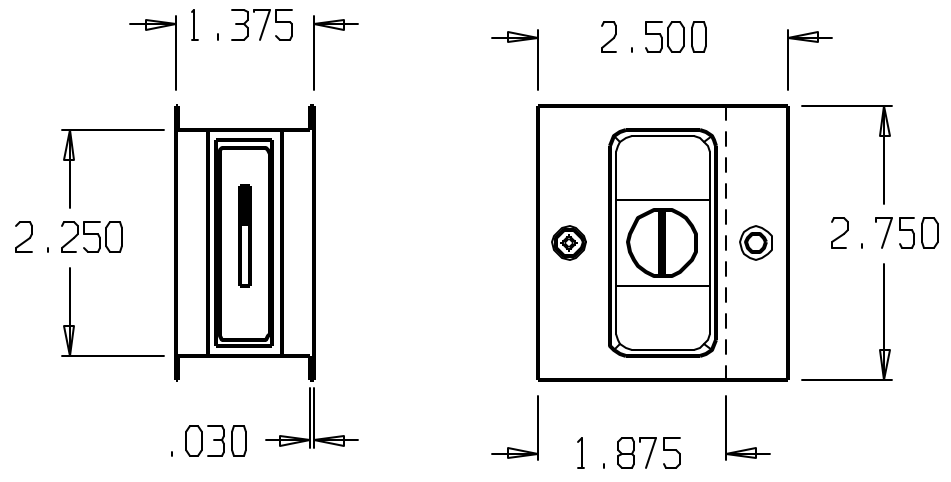

REVISIONS		
ZONE	REV	FINISHES:
		605, 609, 613, 619, 620, 622, 625, 626, 605x625

.050 THICK

Privacy

DON-JO MFG. INC.

DESIGNER	SIZE A	DATE 6/3/04	PART NO. PDL-101	REV
APPROVED	SCALE	RELEASE DATE	WEIGHT	SHEET