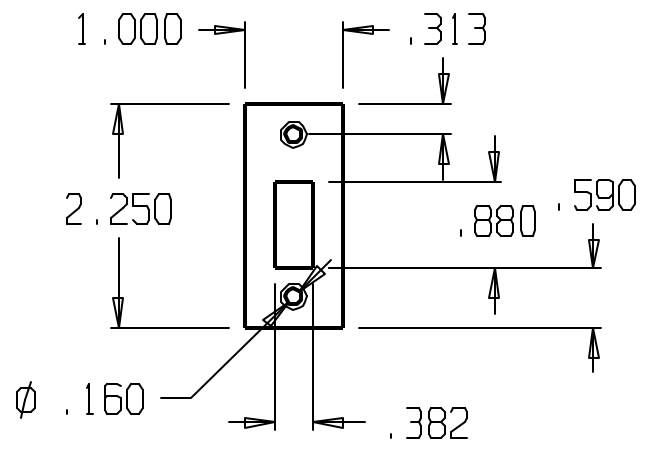

REVISIONS		
ZONE	REV	FINISHES:
		605, 609, 613, 619, 620, 622, 625, 626, 605x625

.050 THICK

Privacy

DON-JO MFG. INC.

DESIGNER	SIZE A	DATE 6/3/04	PART NO. PDL-101	REV
APPROVED	SCALE	RELEASE DATE	WEIGHT	SHEET