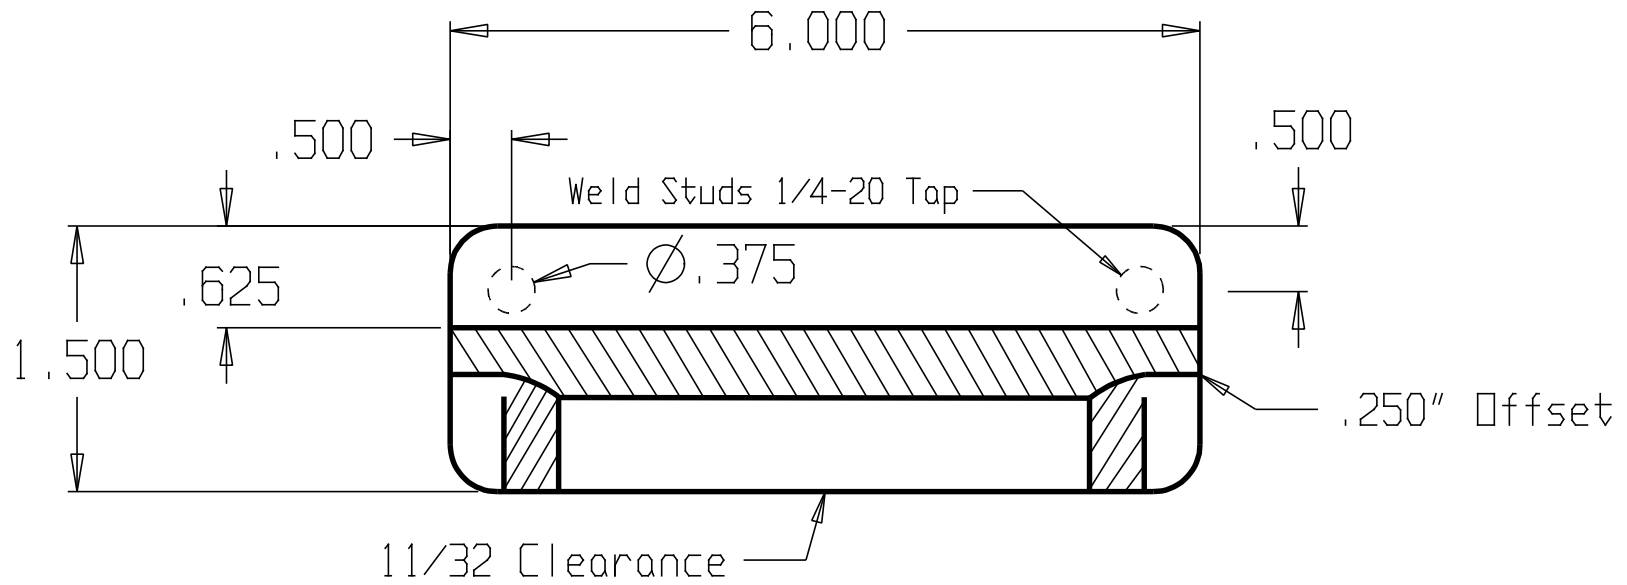

REVISIONS			
ZONE	REV	FINISHES:	GAUGE:
		630	12ga. .104

DON-JO MFG. INC.

DESIGNER	SIZE	DATE:	PART NO.	REV
	A	6/3/04	NLP-106	
APPROVED	SCALE	RELEASE DATE	WEIGHT	SHEET