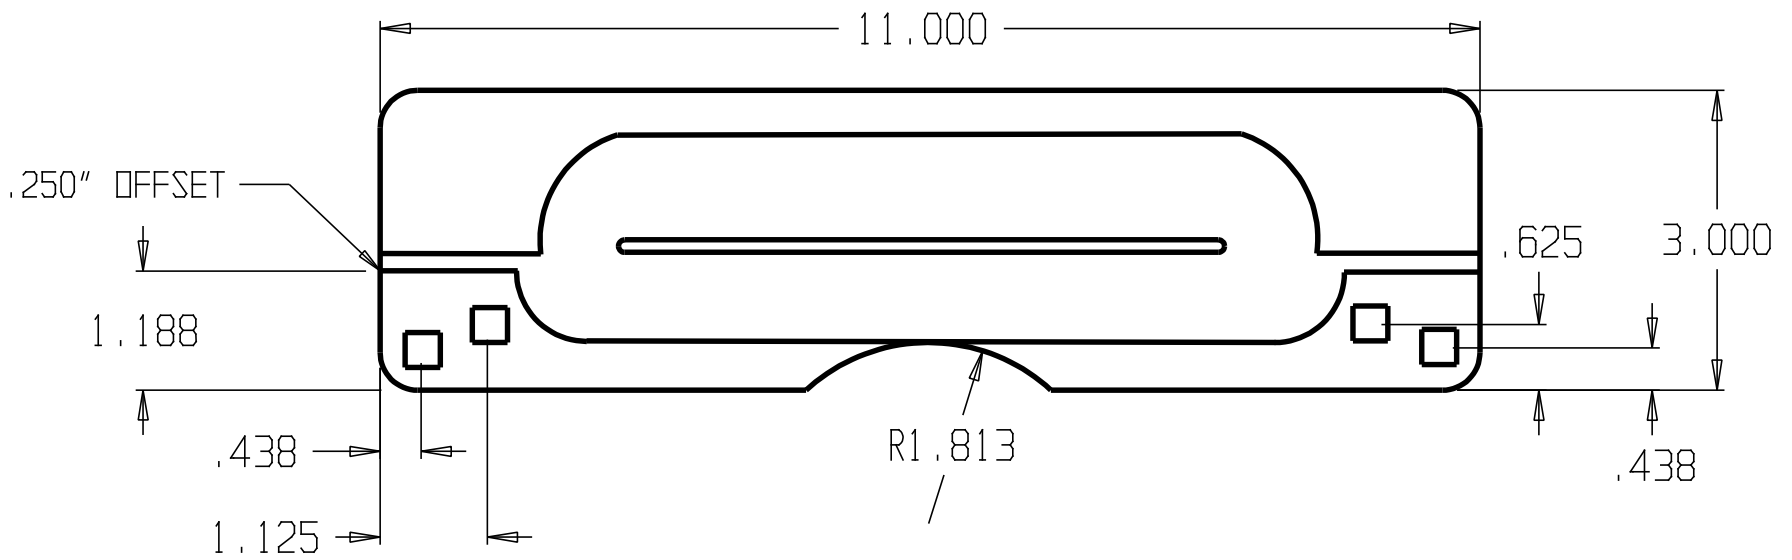

REVISIONS			
ZONE	REV	FINISHES:	GAUGE:
		630	12ga. .104

DON-JO MFG. INC.

DESIGNER
APPROVED

SIZE: A
DATE: 5/28/04
SCALE

PART NO.: LP-111
WEIGHT
SHEET
REV