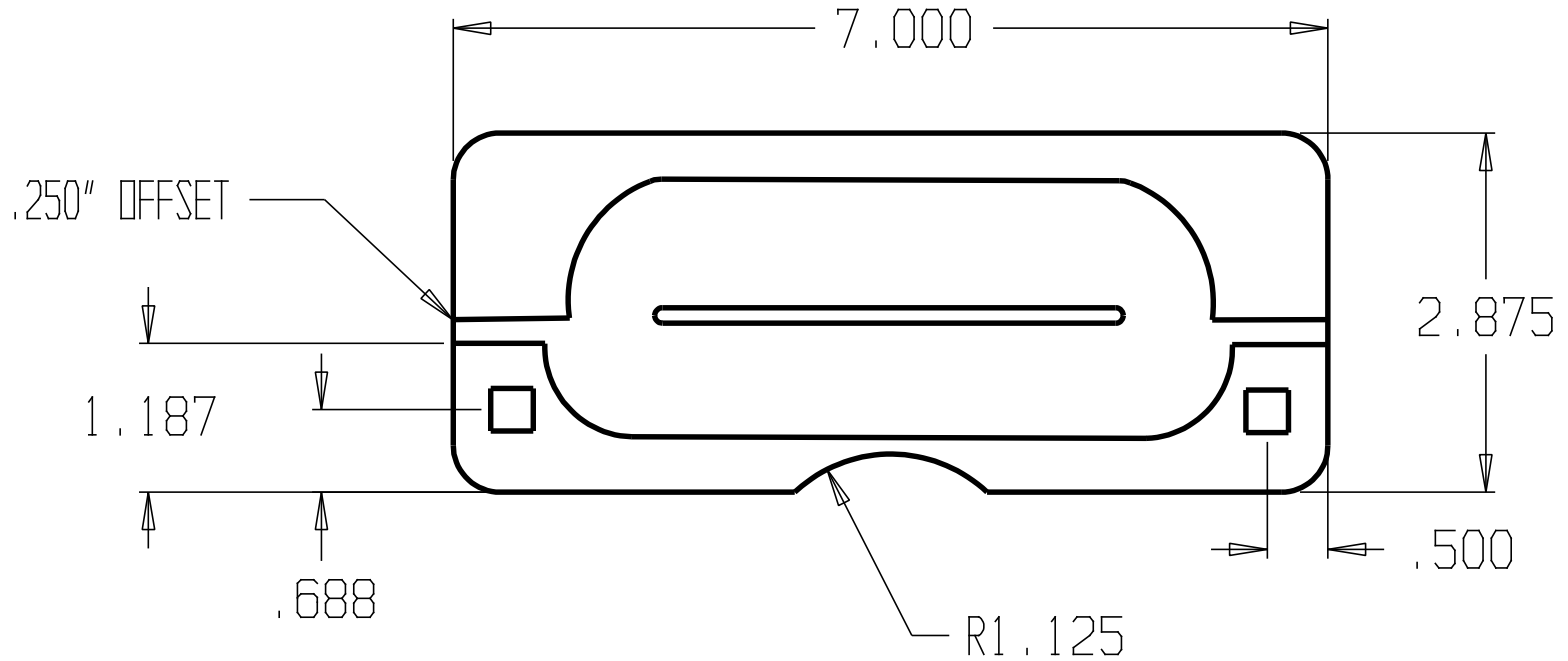

REVISIONS			
ZONE	REV	FINISHES:	GAUGE:
		630	12ga. .104

DON-JO MFG. INC.				SIZE	DATE:	PART NO.	REV
DESIGNER		A	5/28/04	LP-107			
APPROVED		SCALE	RELEASE DATE	WEIGHT	SHEET		