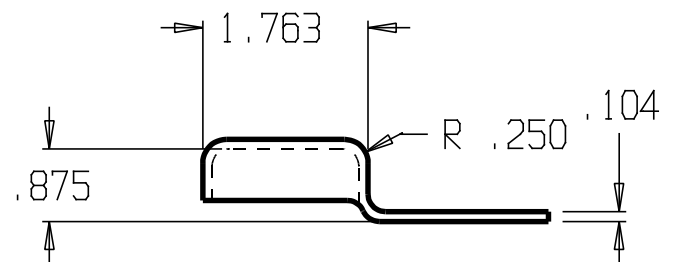

REVISIONS			
ZONE	REV	FINISHES:	GAUGE:
		BP, DU & SL	12ga. .104

DON-JO MFG. INC.

DESIGNER	SCALE	SIZE A	DATE 6/13/04	PART NO. LELP-208	REV
APPROVED			RELEASE DATE	WEIGHT	SHEET