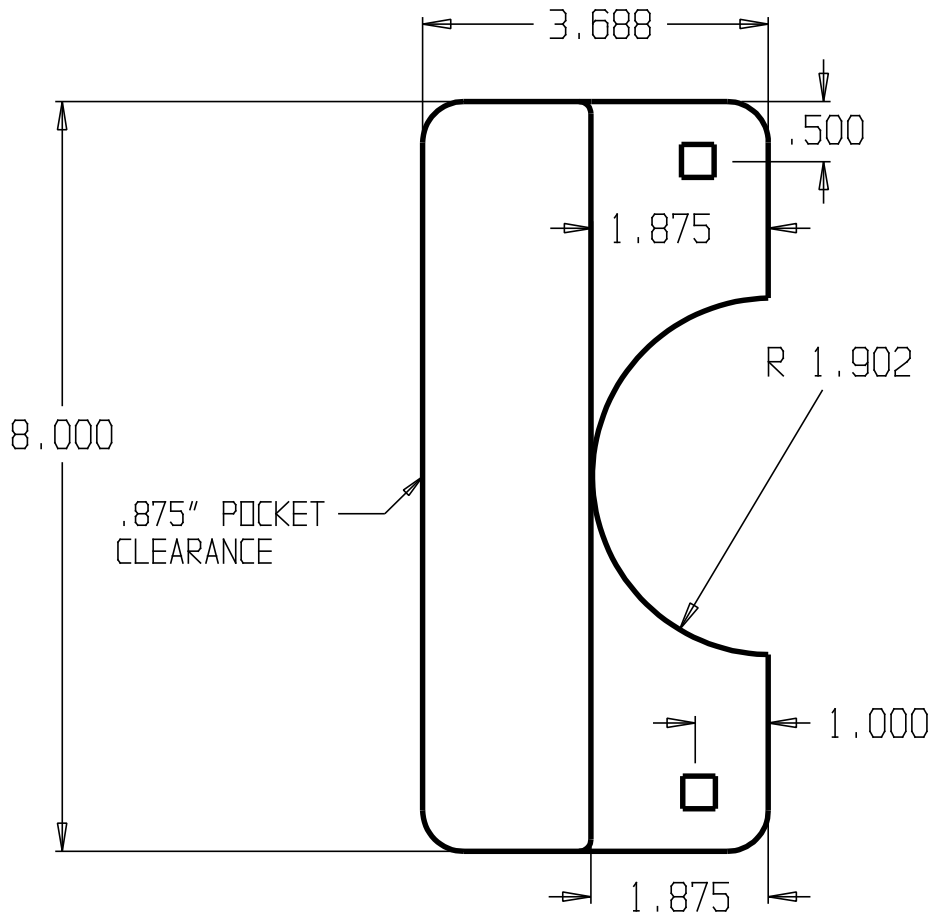

REVISIONS			
ZONE	REV	FINISHES:	GAUGE:
		BP, DU & SL	12ga. .104

DON-JO MFG. INC.

DESIGNER	SCALE	SIZE A	DATE 6/13/04	PART NO. LELP-208	REV
APPROVED			RELEASE DATE	WEIGHT	SHEET