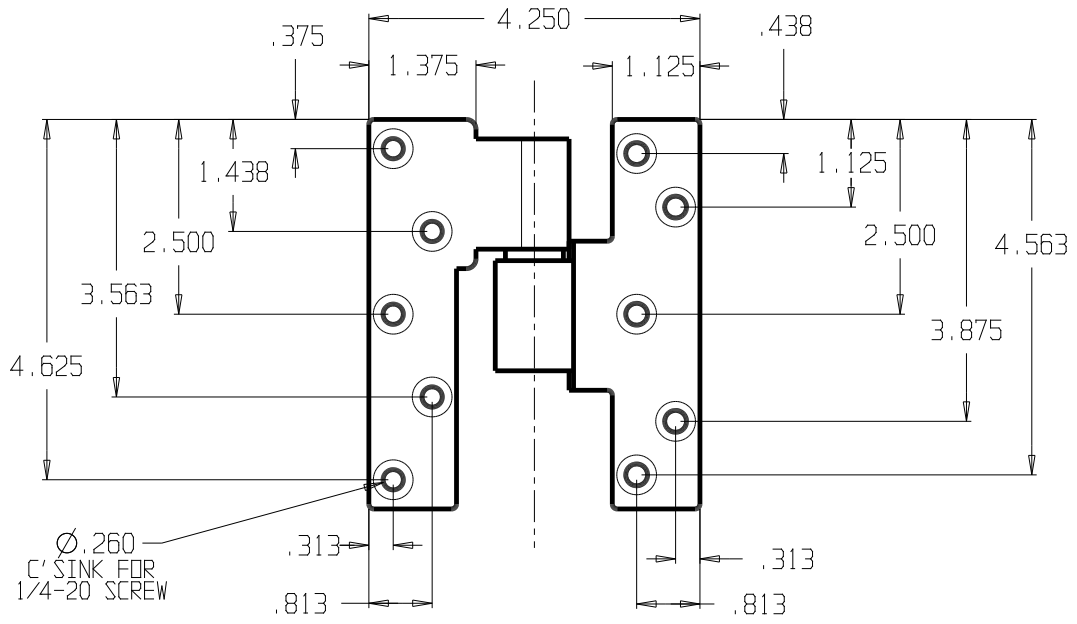

DWG NO.	SH	REV
---------	----	-----

REVISIONS		
ZONE	REV	FINISHES :
		605, 613, 626
		GALUGE :

JAMB LEAF      DOOR LEAF

5/16" THICK

DON-JO MFG. INC.				SIZE	DATE:	PART NO.	REV
DESIGNER	D.R.	A		3/20/14	IP-34-RHR		
SCALE		RELEASE DATE		WEIGHT		SHEET	