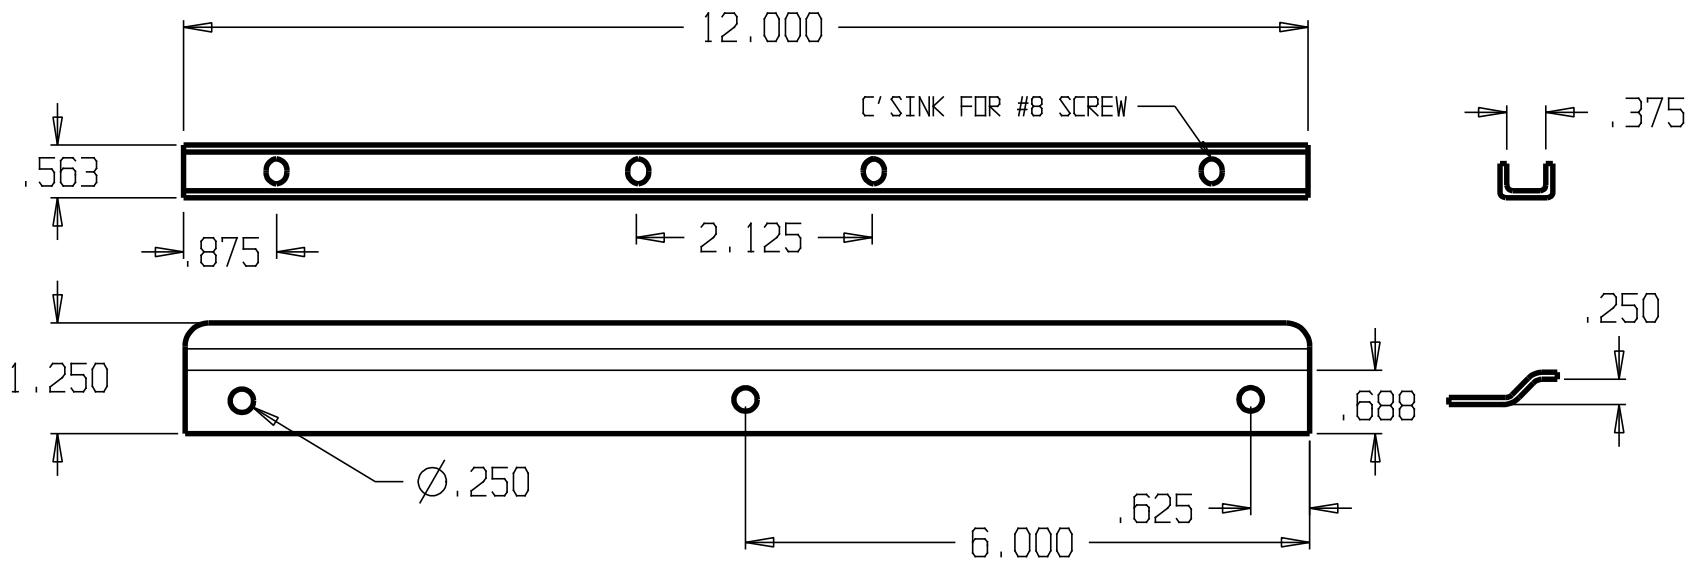

REVISIONS			
ZONE	REV	FINISHES:	GAUGE:
		BP, DU & SL	14ga. .075

DON-JO MFG. INC.

DESIGNER	
APPROVED	

SIZE A	DATE: 5/28/04	PART NO. ILP-212	REV
SCALE	RELEASE DATE	WEIGHT	SHEET