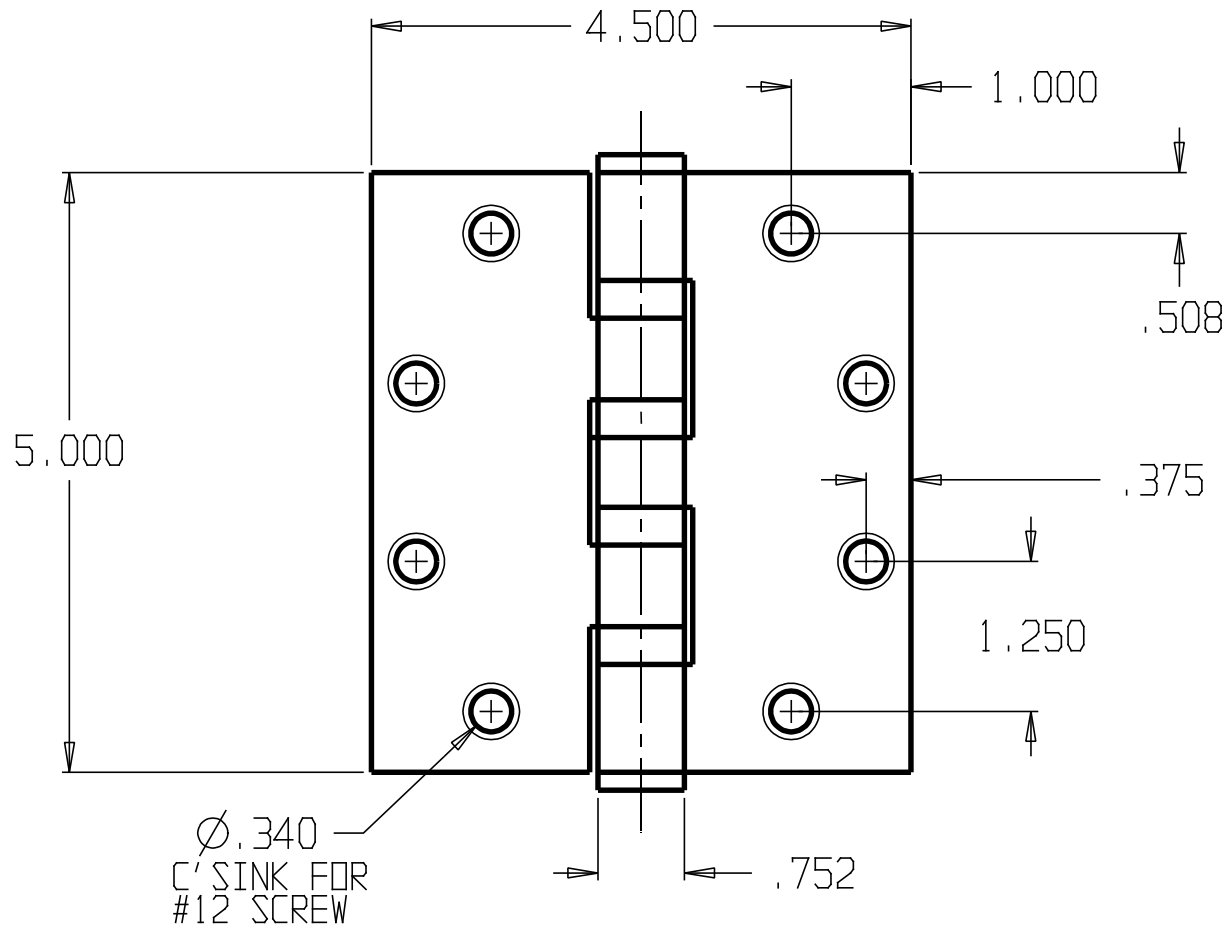

REVISIONS		
ZONE	REV	FINISHES:
		626
		GUAGE: .190

DON-JO MFG. INC.

DESIGNER  
APPROVED

SIZE A	DATE: 1/14/05	PART NO. HWBB-85045	REV
SCALE	RELEASE DATE	WEIGHT	SHEET