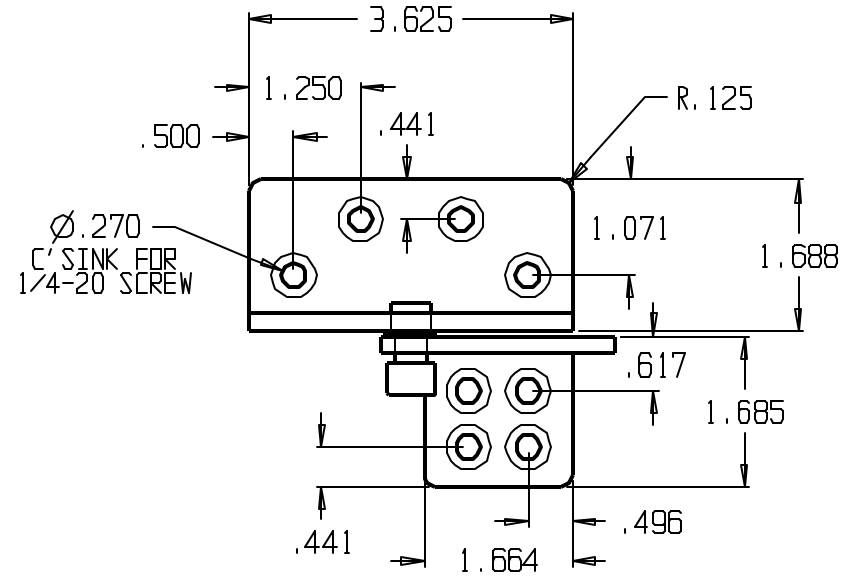

REVISIONS			
ZONE	REV	FINISHES :	GALUGE :

DON-JO MFG. INC.				SIZE	DATE	PART NO.	REV
DESIGNER	D.R.	A	4/7/10	HRP-2			
		SCALE	RELEASE DATE	WEIGHT	SHEET		