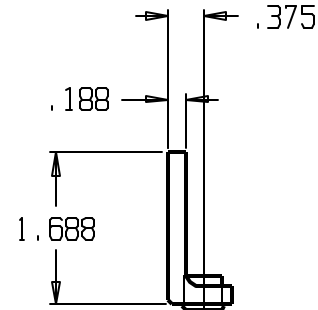

REVISIONS			
ZONE	REV	FINISHES :	GALUGE :

DON-JO MFG. INC.				SIZE	DATE	PART NO.	REV
DESIGNER	D.R.	A	4/7/10	HRP-2			
		SCALE	RELEASE DATE	WEIGHT	SHEET		