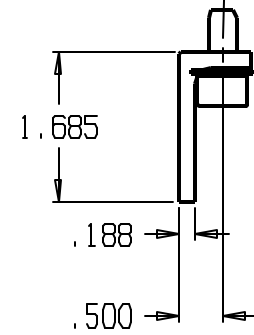

REVISIONS			
ZONE	REV	FINISHES :	GALUGE :

DON-JO MFG. INC.				SIZE	DATE	PART NO.	REV
DESIGNER	D.R.	A	4/7/10	HRP-2			
		SCALE	RELEASE DATE	WEIGHT	SHEET		