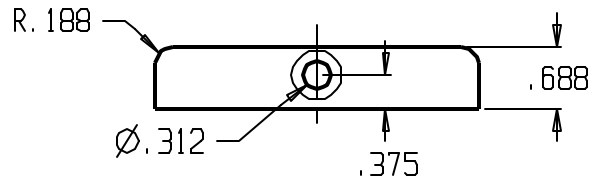

REVISIONS			
ZONE	REV	FINISHES :	GALUGE :

DON-JO MFG. INC.				SIZE	DATE	PART NO.	REV
DESIGNER	D.R.	A	4/7/10	HRP-2			
		SCALE	RELEASE DATE	WEIGHT	SHEET		