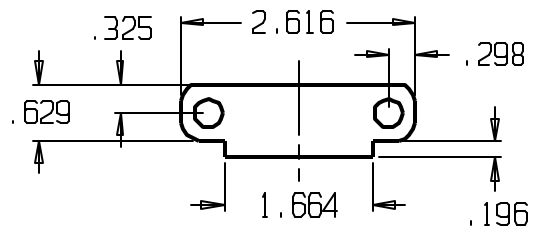

REVISIONS			
ZONE	REV	FINISHES :	GALUGE :

DON-JO MFG. INC.				SIZE	DATE	PART NO.	REV
DESIGNER	D.R.	A	4/7/10	HRP-2			
		SCALE	RELEASE DATE	WEIGHT	SHEET		