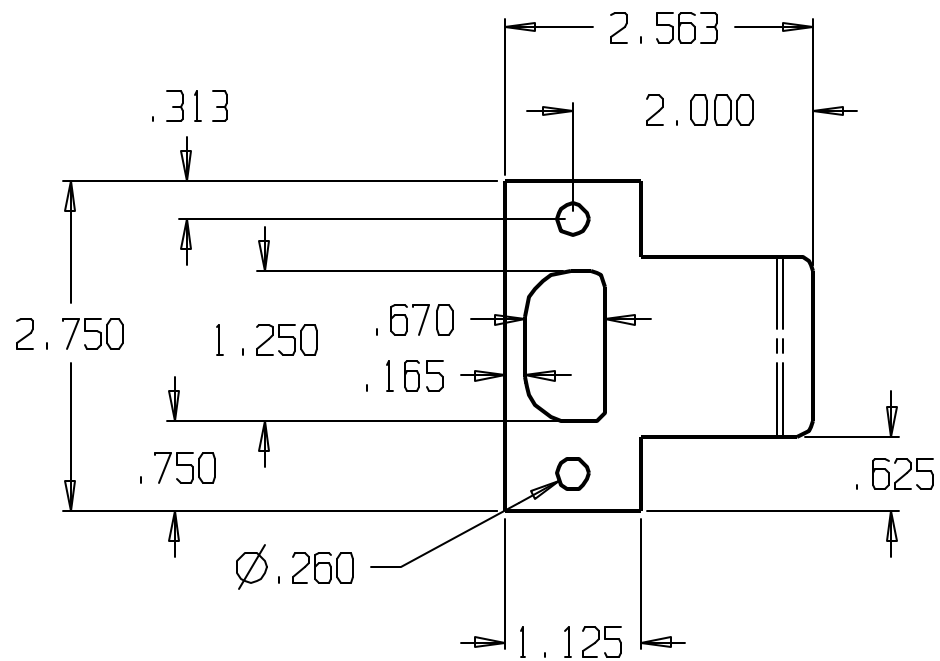

| REVISIONS | | | |
|-----------|-----|----------------|------------|
| ZONE | REV | FINISHES: | GUAGE: |
| | | 605, 609 & 630 | 18ga. .050 |

DON-JO MFG. INC.

DESIGNER
APPROVED

SIZE: A
DATE: 8/11/11

PART NO. ETS-102
REV

SCALE
RELEASE DATE
WEIGHT
SHEET