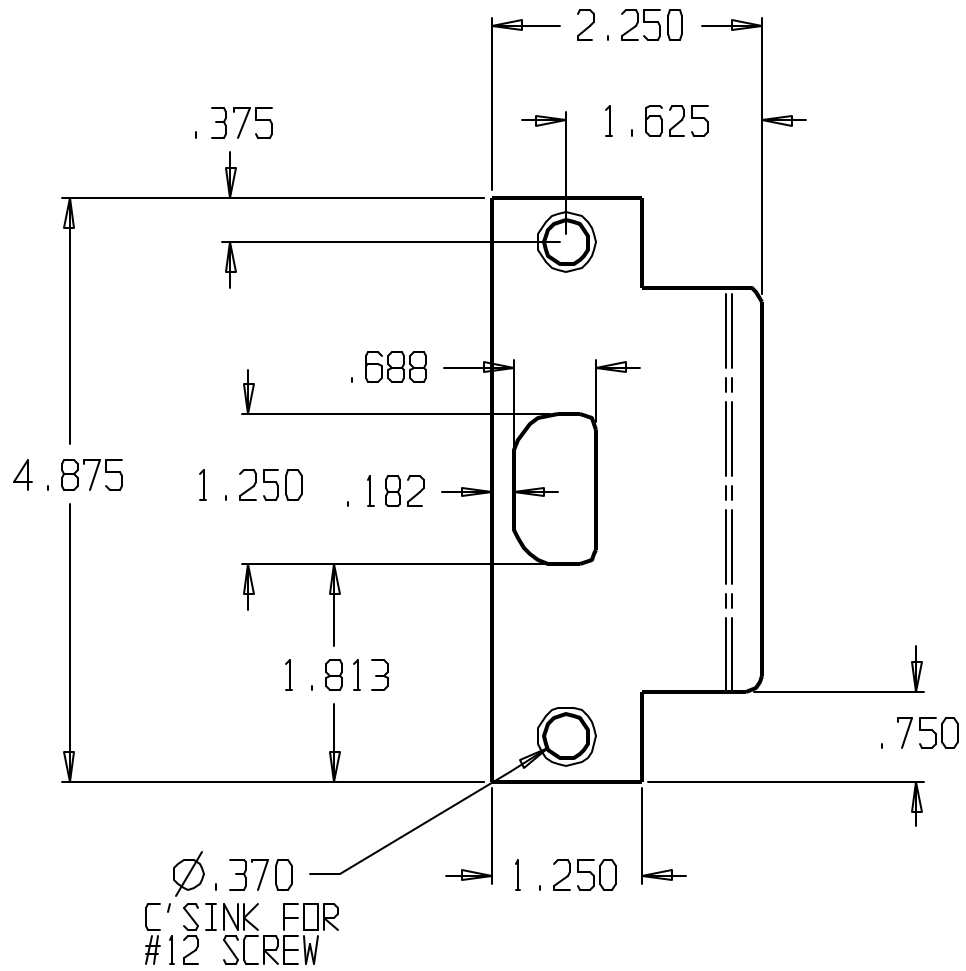

REVISIONS			
ZONE	REV	FINISHES:	GALUGE:
		605, 612 & 630	13ga. .090

**DON-JO MFG. INC.**

DESIGNER  
APPROVED

SIZE: A  
DATE: 5/17/04

PART NO. EST-158  
REV

SCALE  
RELEASE DATE  
WEIGHT  
SHEET