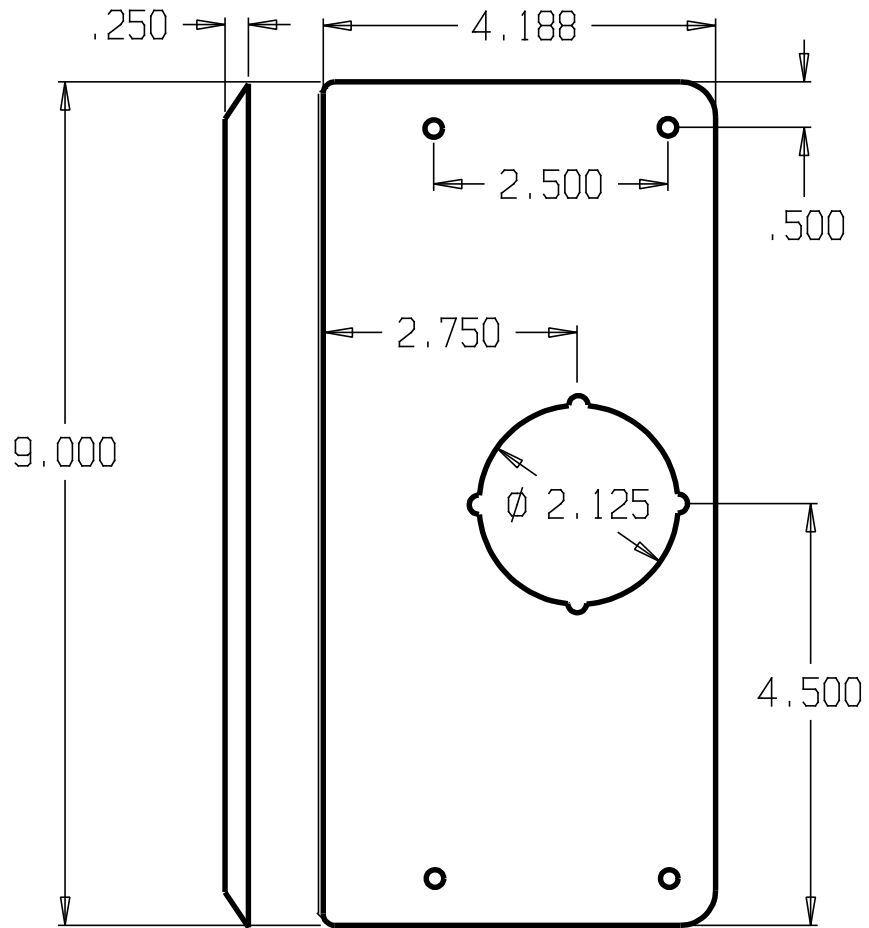

REVISIONS		
ZONE	REV	FINISHES:
		605 & 630
		GAUGE:
		22ga. .032

DON-JO MFG. INC.

DESIGNER	SIZE	DATE:	PART NO.	REV
	A	5/17/04	EM-4	
APPROVED	SCALE	RELEASE DATE	WEIGHT	SHEET