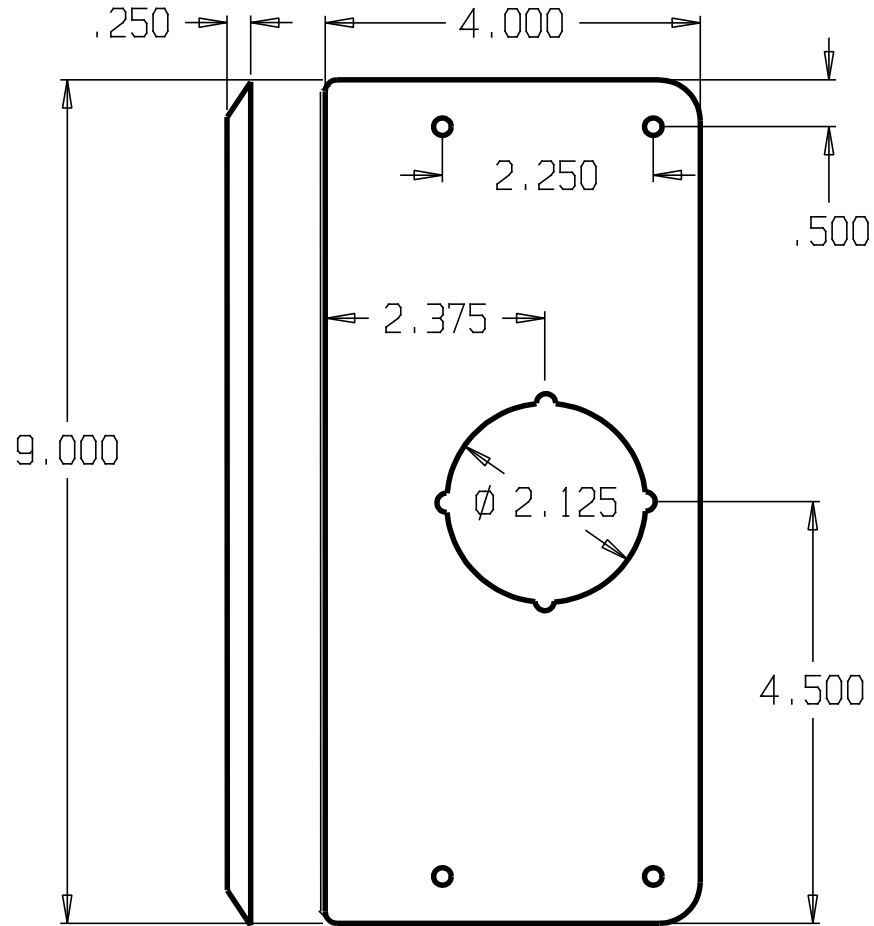

REVISIONS			
ZONE	REV	FINISHES:	GAUGE:
		605 & 630	22ga. .032

DON-JO MFG. INC.

DESIGNER	SIZE A	DATE: 5/17/04	PART NO. EM-2	REV
APPROVED	SCALE	RELEASE DATE	WEIGHT	SHEET