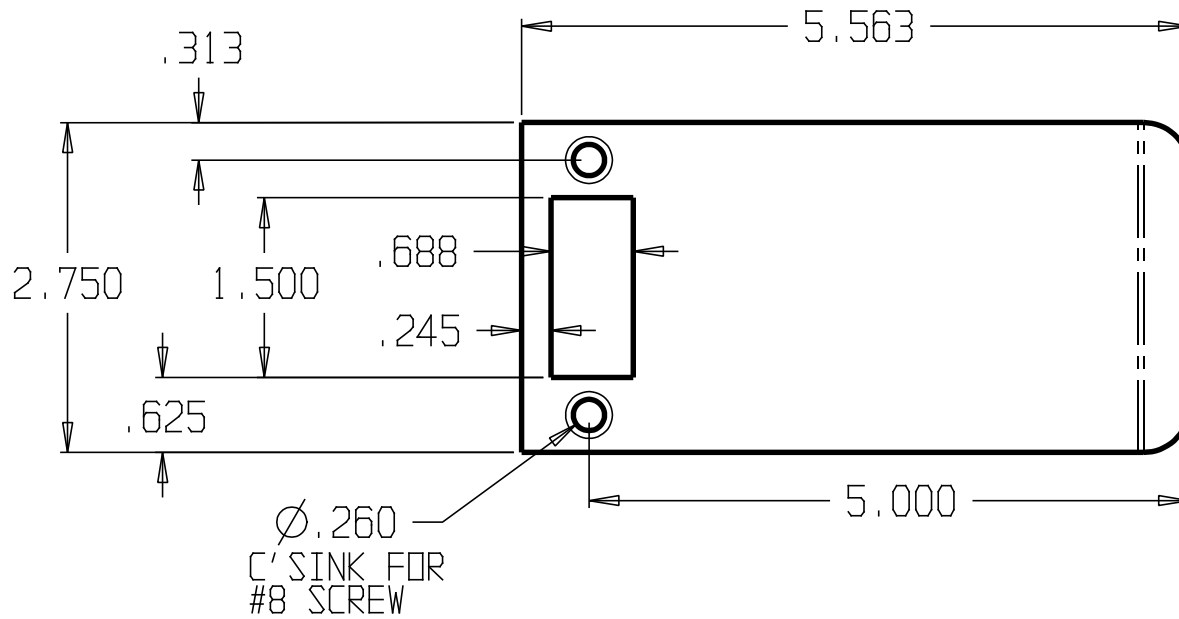

REVISIONS		
ZONE	REV	FINISHES:
		BP
		GAUGE:
		13ga. .090

DON-JO MFG. INC.				SIZE	DATE:	PART NO.	REV
DESIGNER		A	5/13/04	EL-205			
APPROVED		SCALE	RELEASE DATE	WEIGHT	SHEET		