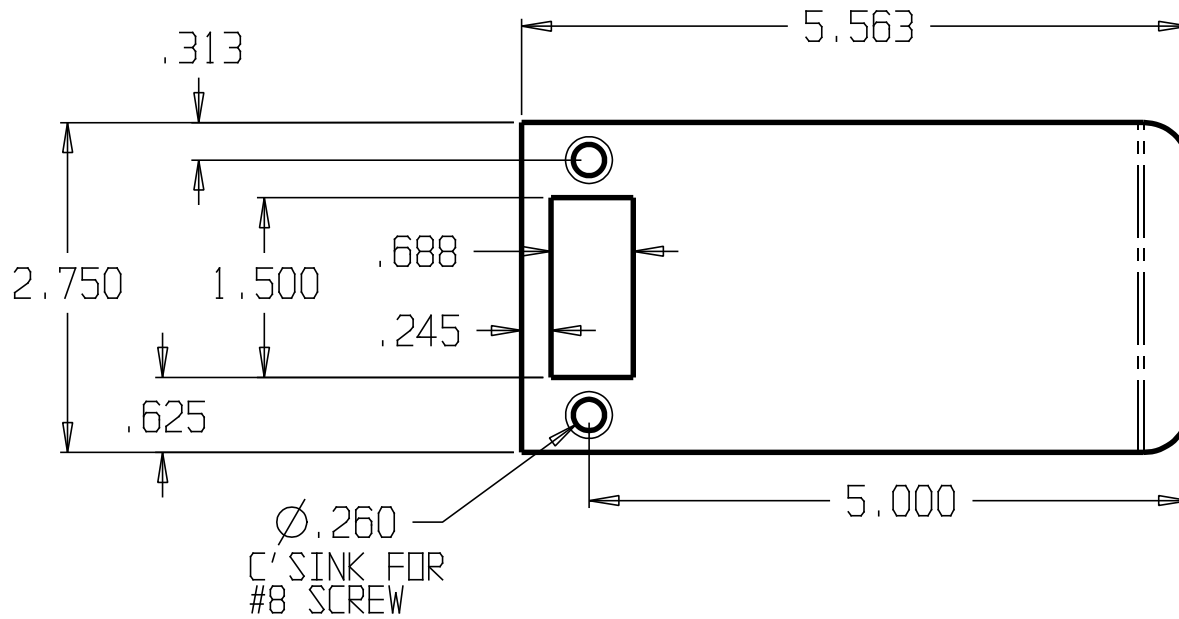

REVISIONS			
ZONE	REV	FINISHES:	GAUGE:
		BP	13ga. .090

DON-JO MFG. INC.				SIZE	DATE:	PART NO.	REV
DESIGNER		A	5/13/04	EL-205			
APPROVED		SCALE	RELEASE DATE	WEIGHT	SHEET		